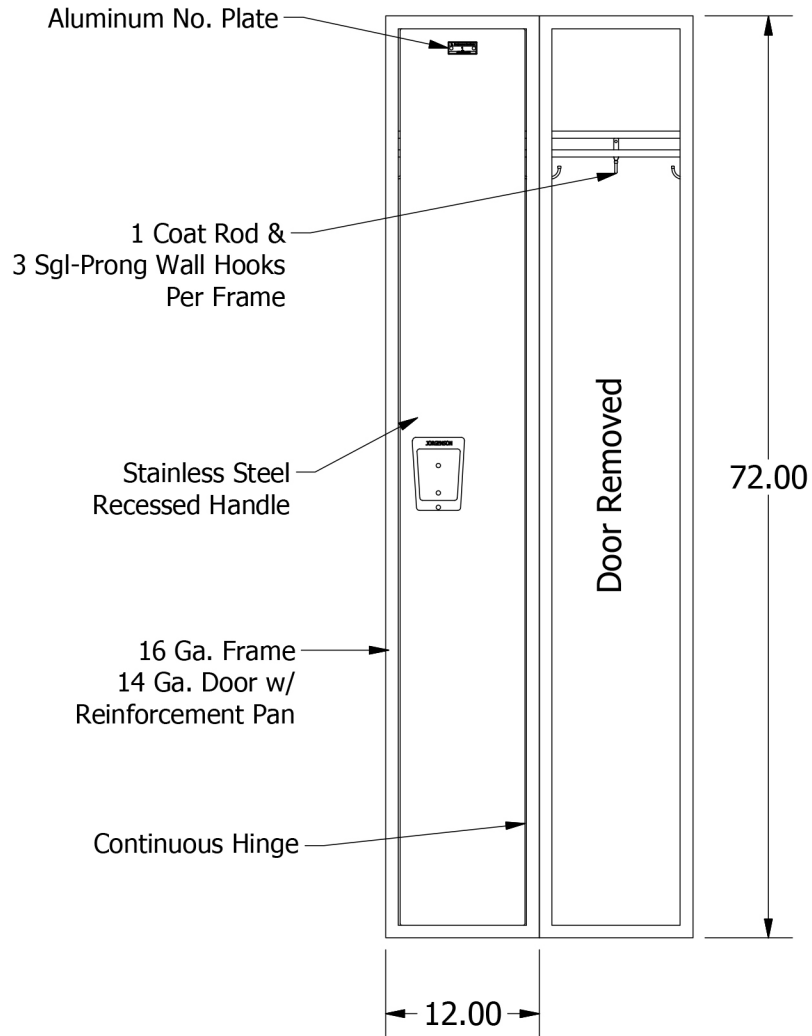

72" HIGH SINGLE TIER
JORGENSEN SIGNATURE PLUS LOCKER

Allow $\frac{1}{16}$ " growth per frame

Jorgenson Lockers

1239 South 700 West
Salt Lake City, UT 84104
101 Johnston Circle
Palmetto, GA 30268

Jorgenson Lockers