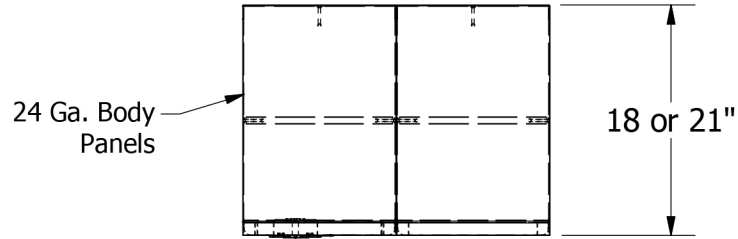

72" HIGH SINGLE TIER
JORGENSEN SIGNATURE PLUS LOCKER

Allow $\frac{1}{16}$ " growth per frame

Jorgenson Lockers

1239 South 700 West
Salt Lake City, UT 84104
101 Johnston Circle
Palmetto, GA 30268

Jorgenson Lockers