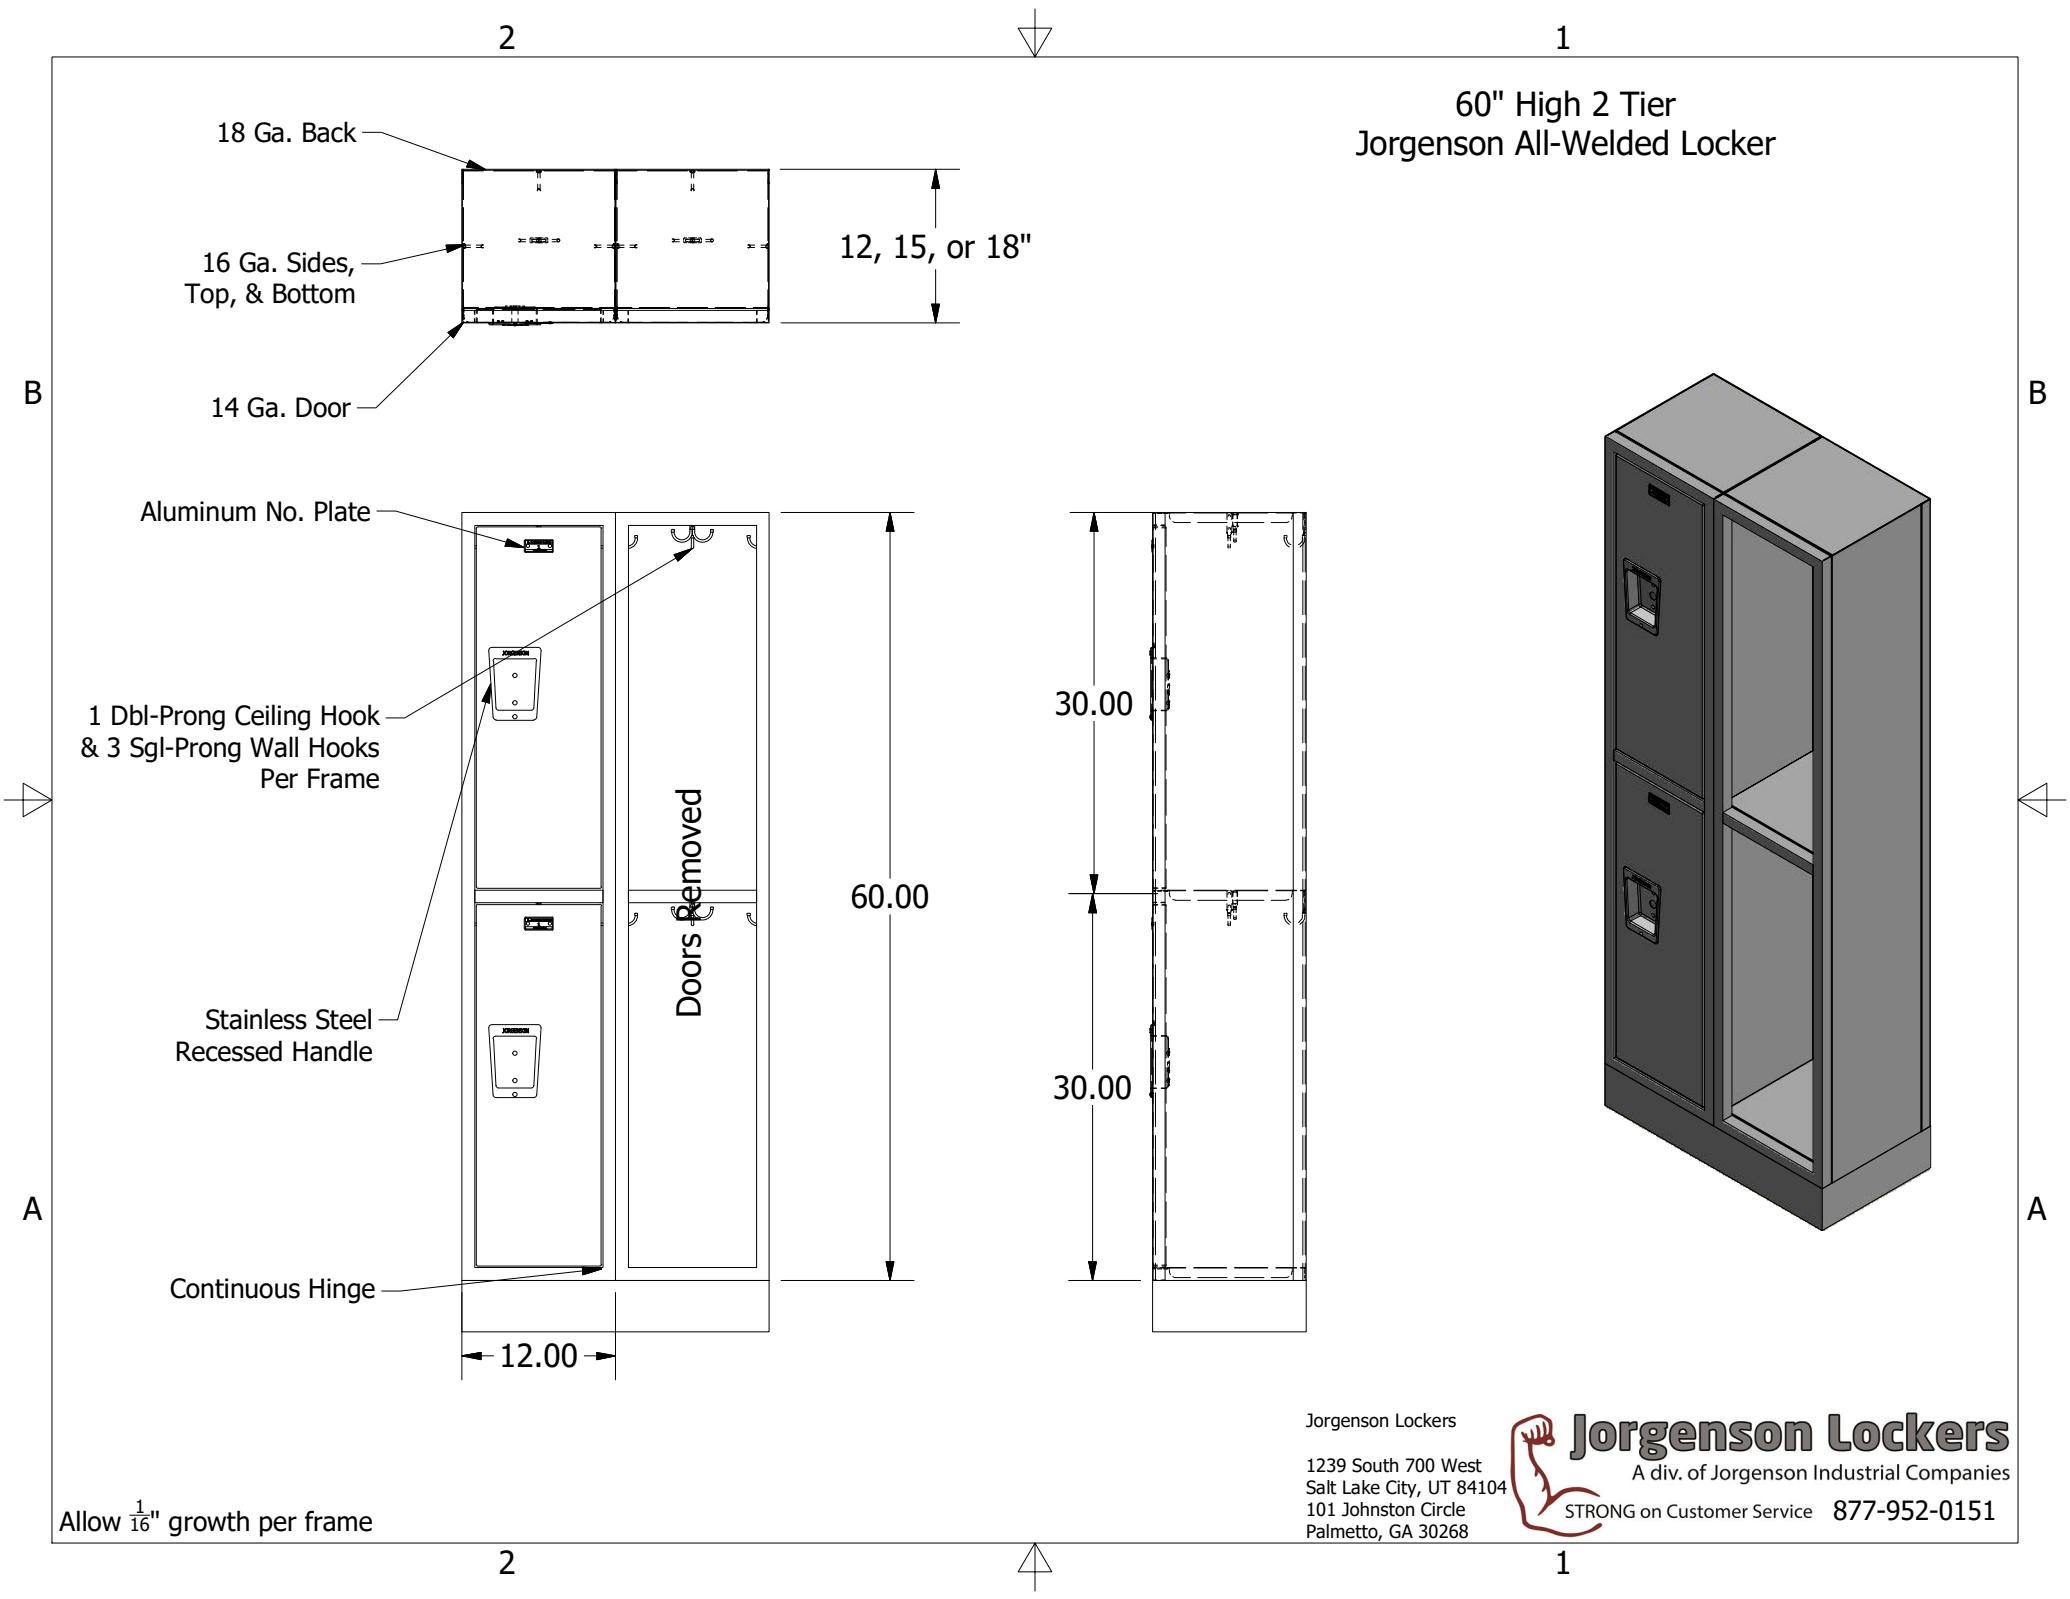

60" High 2 Tier
Jorgenson All-Welded Locker

Allow $\frac{1}{16}$ " growth per frame

Jorgenson Lockers

1239 South 700 West
Salt Lake City, UT 84104
101 Johnston Circle
Palmetto, GA 30268

Jorgenson Lockers

A div. of Jorgenson Industrial Companies