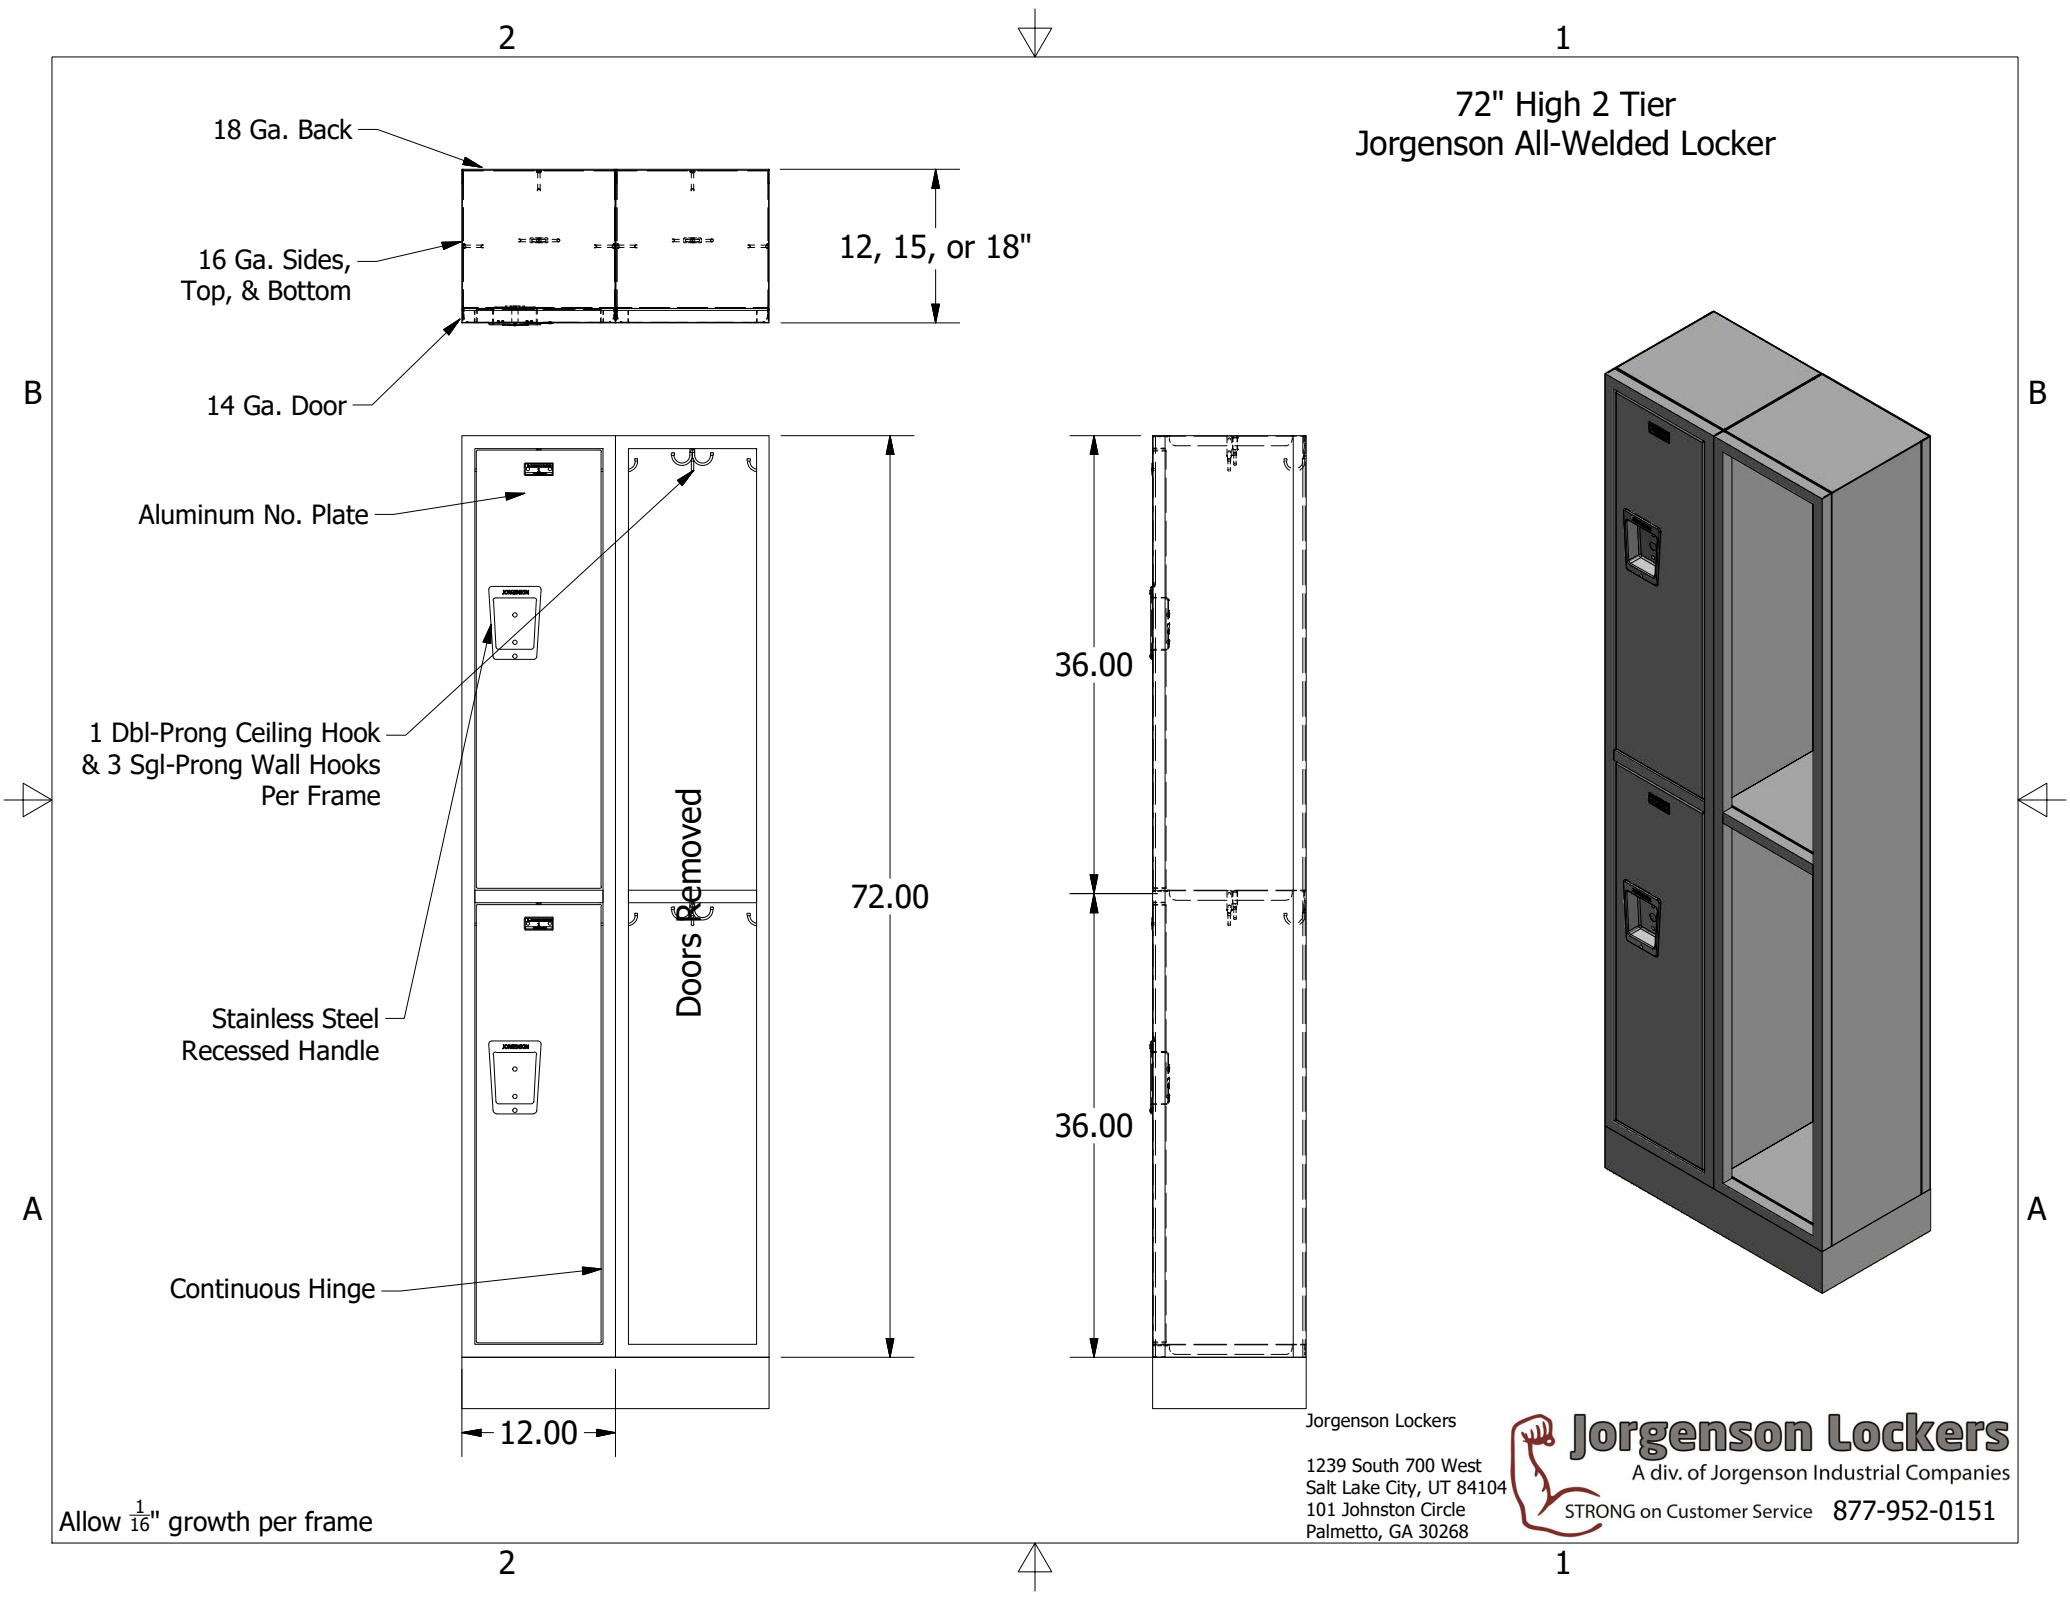

72" High 2 Tier
Jorgenson All-Welded Locker

Allow $\frac{1}{16}$ " growth per frame

Jorgenson Lockers

1239 South 700 West
Salt Lake City, UT 84104
101 Johnston Circle
Palmetto, GA 30268

Jorgenson Lockers
A div. of Jorgenson Industrial Companies
STRONG on Customer Service 877-952-0151