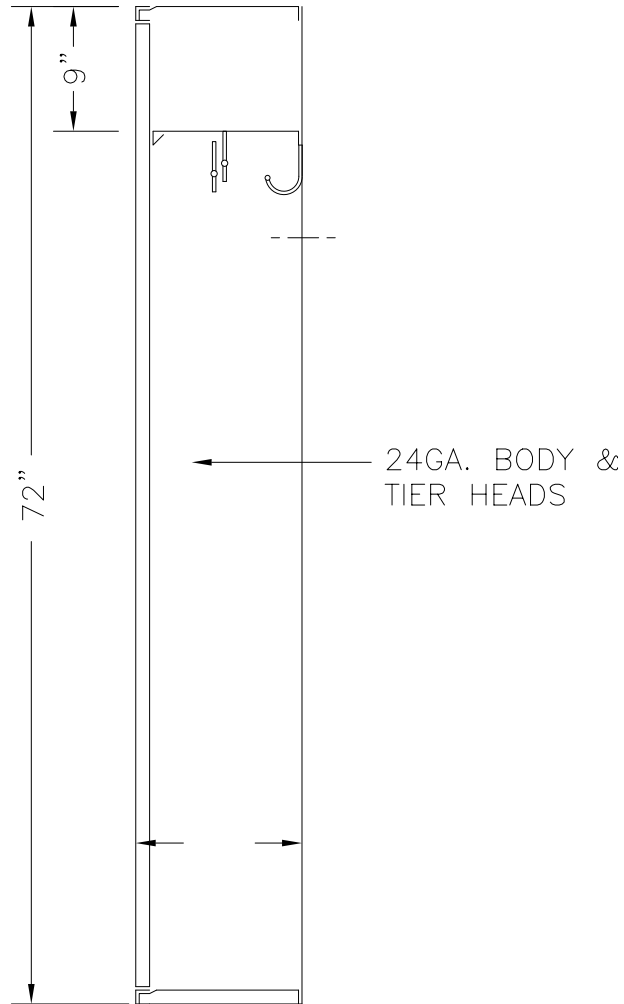

Sold By
SchoolLockers.com

877.952.0151

ELEVATION

SECTION @ WALL

72" HIGH SINGLE TIER GUARDIAN KNOCKDOWN LOCKER W/ MEDALLION OPTION

9" WIDE, ALLOW 1/16" CREEPAGE PER FRAME
TYPICAL FOR 12" & 15" DEEP

This drawing shows a standard Penco Product. Any modifications to the product must be approved by Penco Engineering. 8/6/2001

Sold By
SchoolLockers.com

877.952.0151

ELEVATION

SECTION @ WALL

60" HIGH SINGLE TIER GUARDIAN KNOCKDOWN LOCKER W/ MEDALLION OPTION

9" WIDE, ALLOW 1/16" CREEPAGE PER FRAME
18" DEEP

This drawing shows a standard Penco Product. Any modifications to the product must be approved by Penco Engineering. 8/6/2001

91860GM.dwg

Sold By
SchoolLockers.com

877.952.0151

72" HIGH SINGLE TIER GUARDIAN KNOCKDOWN LOCKER W/ MEDALLION OPTION

9" WIDE, ALLOW 1/16" CREEPAGE PER FRAME
18" DEEP

This drawing shows a standard Penco Product. Any modifications to the product must be approved by Penco Engineering. 8/6/2001