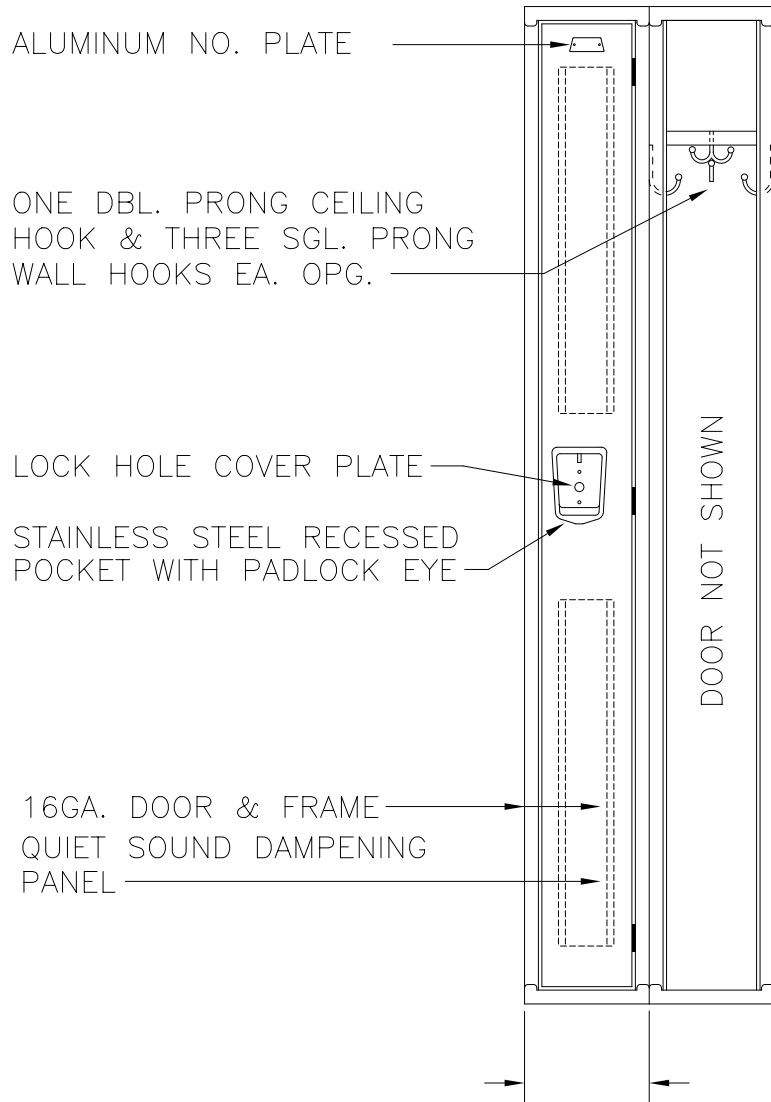

Sold By
SchoolLockers.com

877.952.0151

ELEVATION

SECTION @ WALL

72" HIGH SINGLE TIER GUARDIAN KNOCKDOWN LOCKER W/ MEDALLION OPTION

9" WIDE, ALLOW 1/16" CREEPAGE PER FRAME
TYPICAL FOR 12" & 15" DEEP

This drawing shows a standard Penco Product. Any modifications to the product must be approved by Penco Engineering. 8/6/2001

Sold By
SchoolLockers.com

877.952.0151

ELEVATION

SECTION @ WALL

60" HIGH SINGLE TIER GUARDIAN KNOCKDOWN LOCKER W/ MEDALLION OPTION

9" WIDE, ALLOW 1/16" CREEPAGE PER FRAME
18" DEEP

This drawing shows a standard Penco Product. Any modifications to the product must be approved by Penco Engineering. 8/6/2001

91860GM.dwg

Sold By
SchoolLockers.com

877.952.0151

72" HIGH SINGLE TIER GUARDIAN KNOCKDOWN LOCKER W/ MEDALLION OPTION

9" WIDE, ALLOW 1/16" CREEPAGE PER FRAME
18" DEEP

This drawing shows a standard Penco Product. Any modifications to the product must be approved by Penco Engineering. 8/6/2001