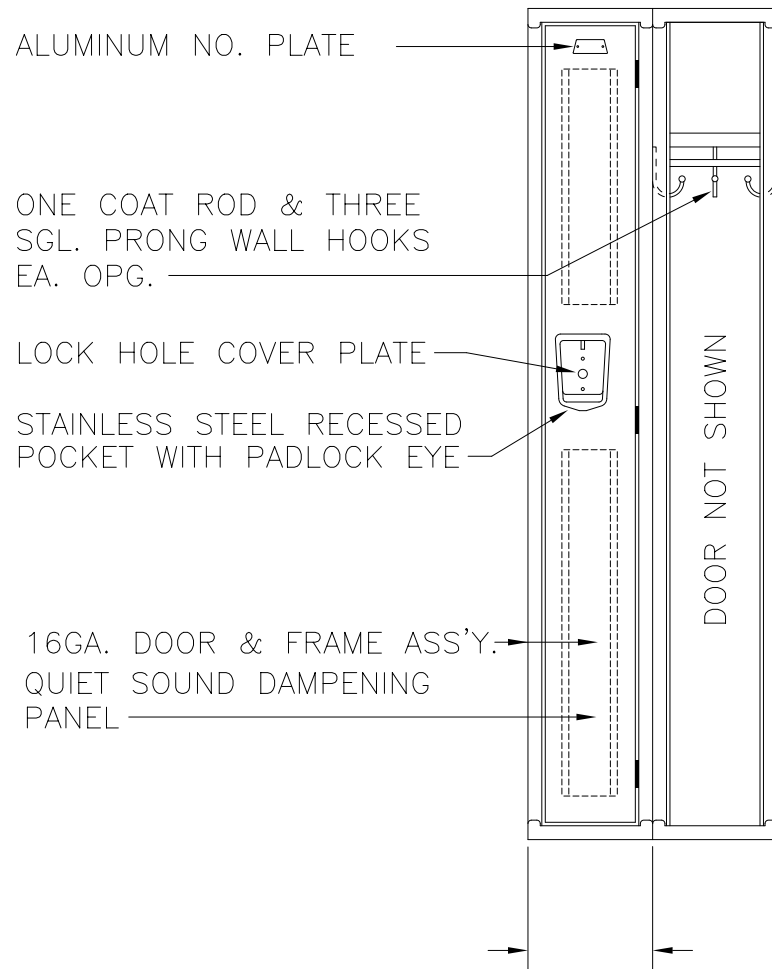

Sold By
SchoolLockers.com

877.952.0151

ELEVATION

SECTION @ WALL

72" HIGH SINGLE TIER GUARDIAN KNOCKDOWN LOCKER W/ MEDALLION OPTION

9" WIDE, ALLOW 1/16" CREEPAGE PER FRAME
TYPICAL FOR 12" & 15" DEEP

This drawing shows a standard Penco Product. Any modifications to the product must be approved by Penco Engineering. 8/6/2001

Sold By
SchoolLockers.com

877.952.0151

ELEVATION

SECTION @ WALL

60" HIGH SINGLE TIER GUARDIAN KNOCKDOWN LOCKER W/ MEDALLION OPTION

9" WIDE, ALLOW 1/16" CREEPAGE PER FRAME
18" DEEP

This drawing shows a standard Penco Product. Any modifications to the product must be approved by Penco Engineering. 8/6/2001

91860GM.dwg

Sold By
SchoolLockers.com

877.952.0151

72" HIGH SINGLE TIER GUARDIAN KNOCKDOWN LOCKER W/ MEDALLION OPTION

9" WIDE, ALLOW 1/16" CREEPAGE PER FRAME
18" DEEP

This drawing shows a standard Penco Product. Any modifications to the product must be approved by Penco Engineering. 8/6/2001