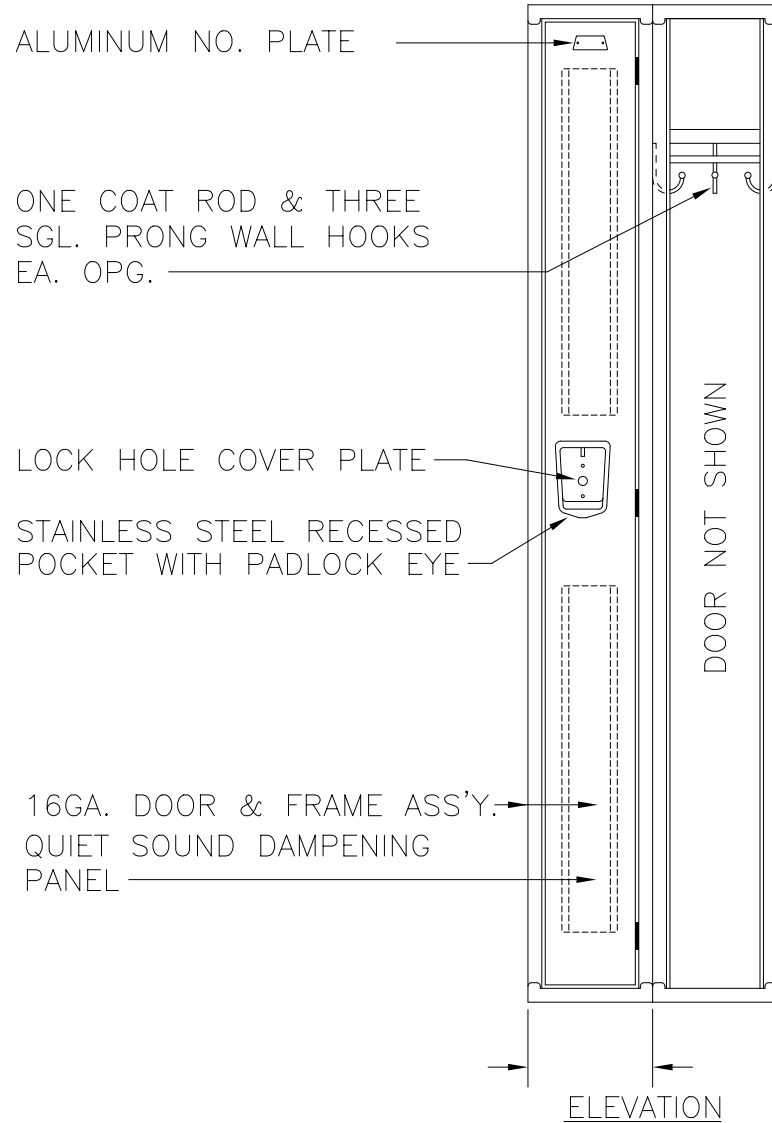

Sold By
SchoolLockers.com

877.952.0151

ELEVATION

SECTION @ WALL

72" HIGH SINGLE TIER GUARDIAN KNOCKDOWN LOCKER W/ MEDALLION OPTION

9" WIDE, ALLOW 1/16" CREEPAGE PER FRAME
TYPICAL FOR 12" & 15" DEEP

This drawing shows a standard Penco Product. Any modifications to the product must be approved by Penco Engineering. 8/6/2001

Sold By
SchoolLockers.com

877.952.0151

ELEVATION

SECTION @ WALL

60" HIGH SINGLE TIER GUARDIAN KNOCKDOWN LOCKER W/ MEDALLION OPTION

9" WIDE, ALLOW 1/16" CREEPAGE PER FRAME
18" DEEP

This drawing shows a standard Penco Product. Any modifications to the product must be approved by Penco Engineering. 8/6/2001

91860GM.dwg

Sold By
SchoolLockers.com

877.952.0151

72" HIGH SINGLE TIER GUARDIAN KNOCKDOWN LOCKER W/ MEDALLION OPTION

9" WIDE, ALLOW 1/16" CREEPAGE PER FRAME
18" DEEP

This drawing shows a standard Penco Product. Any modifications to the product must be approved by Penco Engineering. 8/6/2001