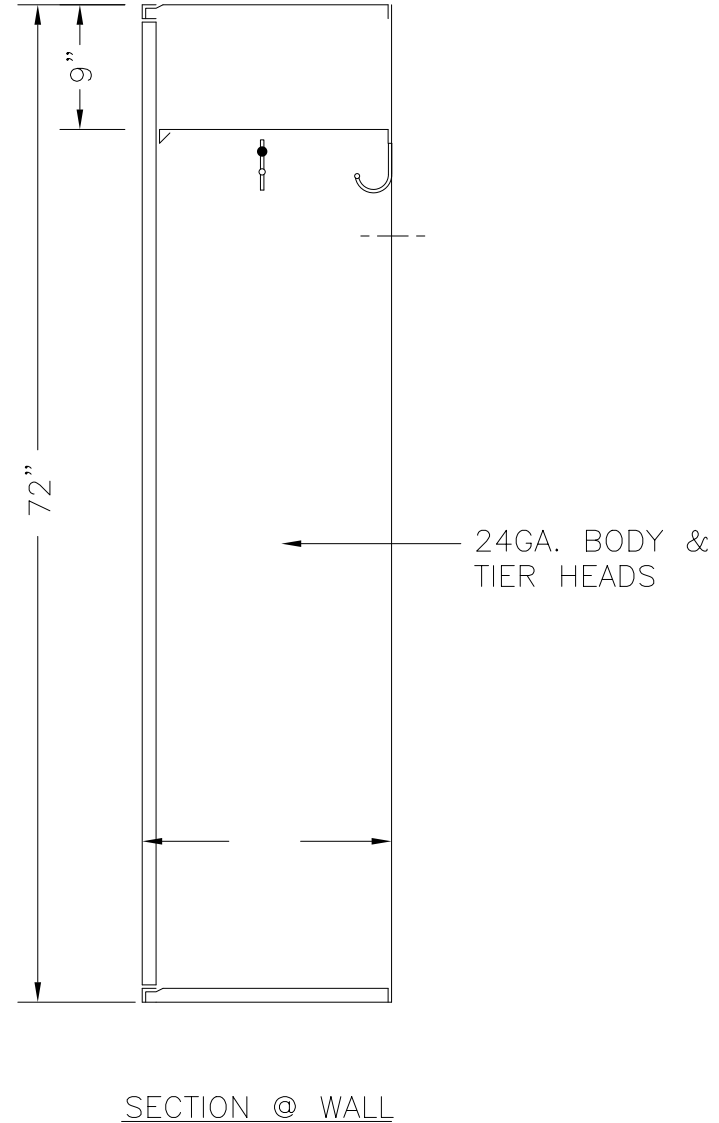

Sold By
SchoolLockers.com

877.952.0151

ELEVATION

SECTION @ WALL

72" HIGH SINGLE TIER GUARDIAN KNOCKDOWN LOCKER W/ MEDALLION OPTION

9" WIDE, ALLOW 1/16" CREEPAGE PER FRAME
TYPICAL FOR 12" & 15" DEEP

This drawing shows a standard Penco Product. Any modifications to the product must be approved by Penco Engineering. 8/6/2001

Sold By
SchoolLockers.com

877.952.0151

ELEVATION

SECTION @ WALL

60" HIGH SINGLE TIER GUARDIAN KNOCKDOWN LOCKER W/ MEDALLION OPTION

9" WIDE, ALLOW 1/16" CREEPAGE PER FRAME
18" DEEP

This drawing shows a standard Penco Product. Any modifications to the product must be approved by Penco Engineering. 8/6/2001

91860GM.dwg

Sold By
SchoolLockers.com

877.952.0151

72" HIGH SINGLE TIER GUARDIAN KNOCKDOWN LOCKER W/ MEDALLION OPTION

9" WIDE, ALLOW 1/16" CREEPAGE PER FRAME
18" DEEP

This drawing shows a standard Penco Product. Any modifications to the product must be approved by Penco Engineering. 8/6/2001