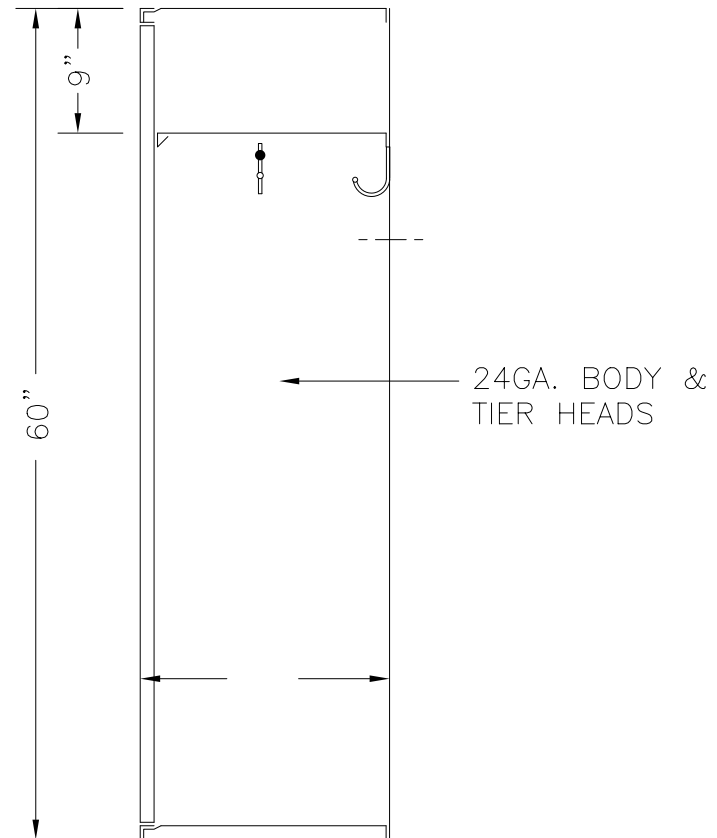

Sold By
SchoolLockers.com

877.952.0151

ELEVATION

SECTION @ WALL

72" HIGH SINGLE TIER GUARDIAN KNOCKDOWN LOCKER W/ MEDALLION OPTION

9" WIDE, ALLOW 1/16" CREEPAGE PER FRAME
TYPICAL FOR 12" & 15" DEEP

This drawing shows a standard Penco Product. Any modifications to the product must be approved by Penco Engineering. 8/6/2001

Sold By
SchoolLockers.com

877.952.0151

ELEVATION

SECTION @ WALL

60" HIGH SINGLE TIER GUARDIAN KNOCKDOWN LOCKER W/ MEDALLION OPTION

9" WIDE, ALLOW 1/16" CREEPAGE PER FRAME
18" DEEP

This drawing shows a standard Penco Product. Any modifications to the product must be approved by Penco Engineering. 8/6/2001

91860GM.dwg

Sold By
SchoolLockers.com

877.952.0151

72" HIGH SINGLE TIER GUARDIAN KNOCKDOWN LOCKER W/ MEDALLION OPTION

9" WIDE, ALLOW 1/16" CREEPAGE PER FRAME
18" DEEP

This drawing shows a standard Penco Product. Any modifications to the product must be approved by Penco Engineering. 8/6/2001