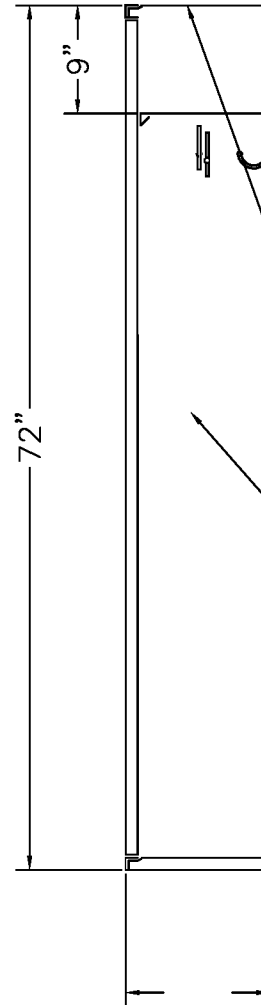

72" HIGH SINGLE TIER GUARDIAN DEFIANT II LOCKER

Sold By

SchoolLockers.com

877.952.0151

TYPICAL FOR 12" WIDE
TYPICAL FOR 12" & 15" DEEP

ALUMINUM NUMBER PLATE
(FIELD INSTALL)

ONE DOUBLE PRONG CEILING
HOOK & THREE SINGLE PRONG
WALL HOOKS EACH OPENING
(FIELD INSTALL)

LOCK HOLE COVER PLATE

STAINLESS STEEL DEFIANT
HANDLE W/ PADLOCK HASP

16GA. FRAME ASSEMBLY &
14GA. SOLID DOOR W/
REINFORCMENT PAN

24GA. SOLID BACK

CONTINUOUS HINGE

ANCHOR LOCKERS TIGHT
TO WALL @ 36" O.C.
(ANCHORS BY OTHERS)

24GA. TOP, BOTTOM &
SHELF/TIER HEAD

24GA. SOLID DIVISION

ALLOW 1/16" CREEPAGE PER FRAME

72" HIGH SINGLE TIER GUARDIAN DEFIANT II LOCKER

Sold By

SchoolLockers.com

877.952.0151

TYPICAL FOR 12" WIDE
TYPICAL FOR 18" & 21" DEEP