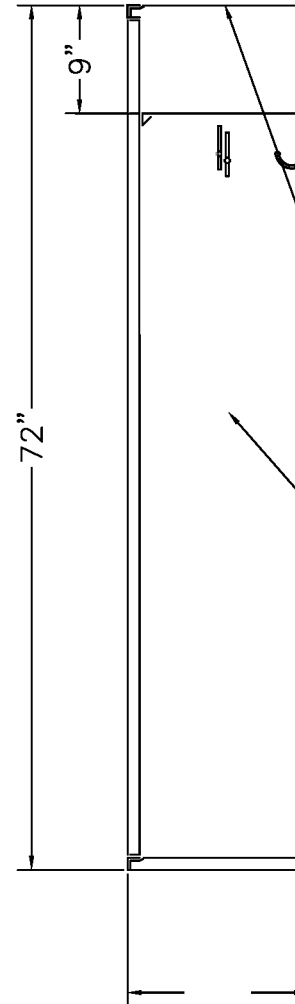

LOCK HOLE COVER PLATE

STAINLESS STEEL DEFIANT
HANDLE W/ PADLOCK HASP

16GA. FRAME ASSEMBLY &
14GA. SOLID DOOR W/
REINFORCMENT PAN

24GA. SOLID BACK

CONTINUOUS HINGE

ANCHOR LOCKERS TIGHT
TO WALL @ 36" O.C.
(ANCHORS BY OTHERS)

24GA. SOLID BACK

CONTINUOUS HINGE

ANCHOR LOCKERS TIGHT
TO WALL @ 36" O.C.
(ANCHORS BY OTHERS)

24GA. TOP, BOTTOM &
SHELF/TIER HEAD

24GA. SOLID DIVISION

72"

9"

ALLOW 1/16" CREEPAGE PER FRAME