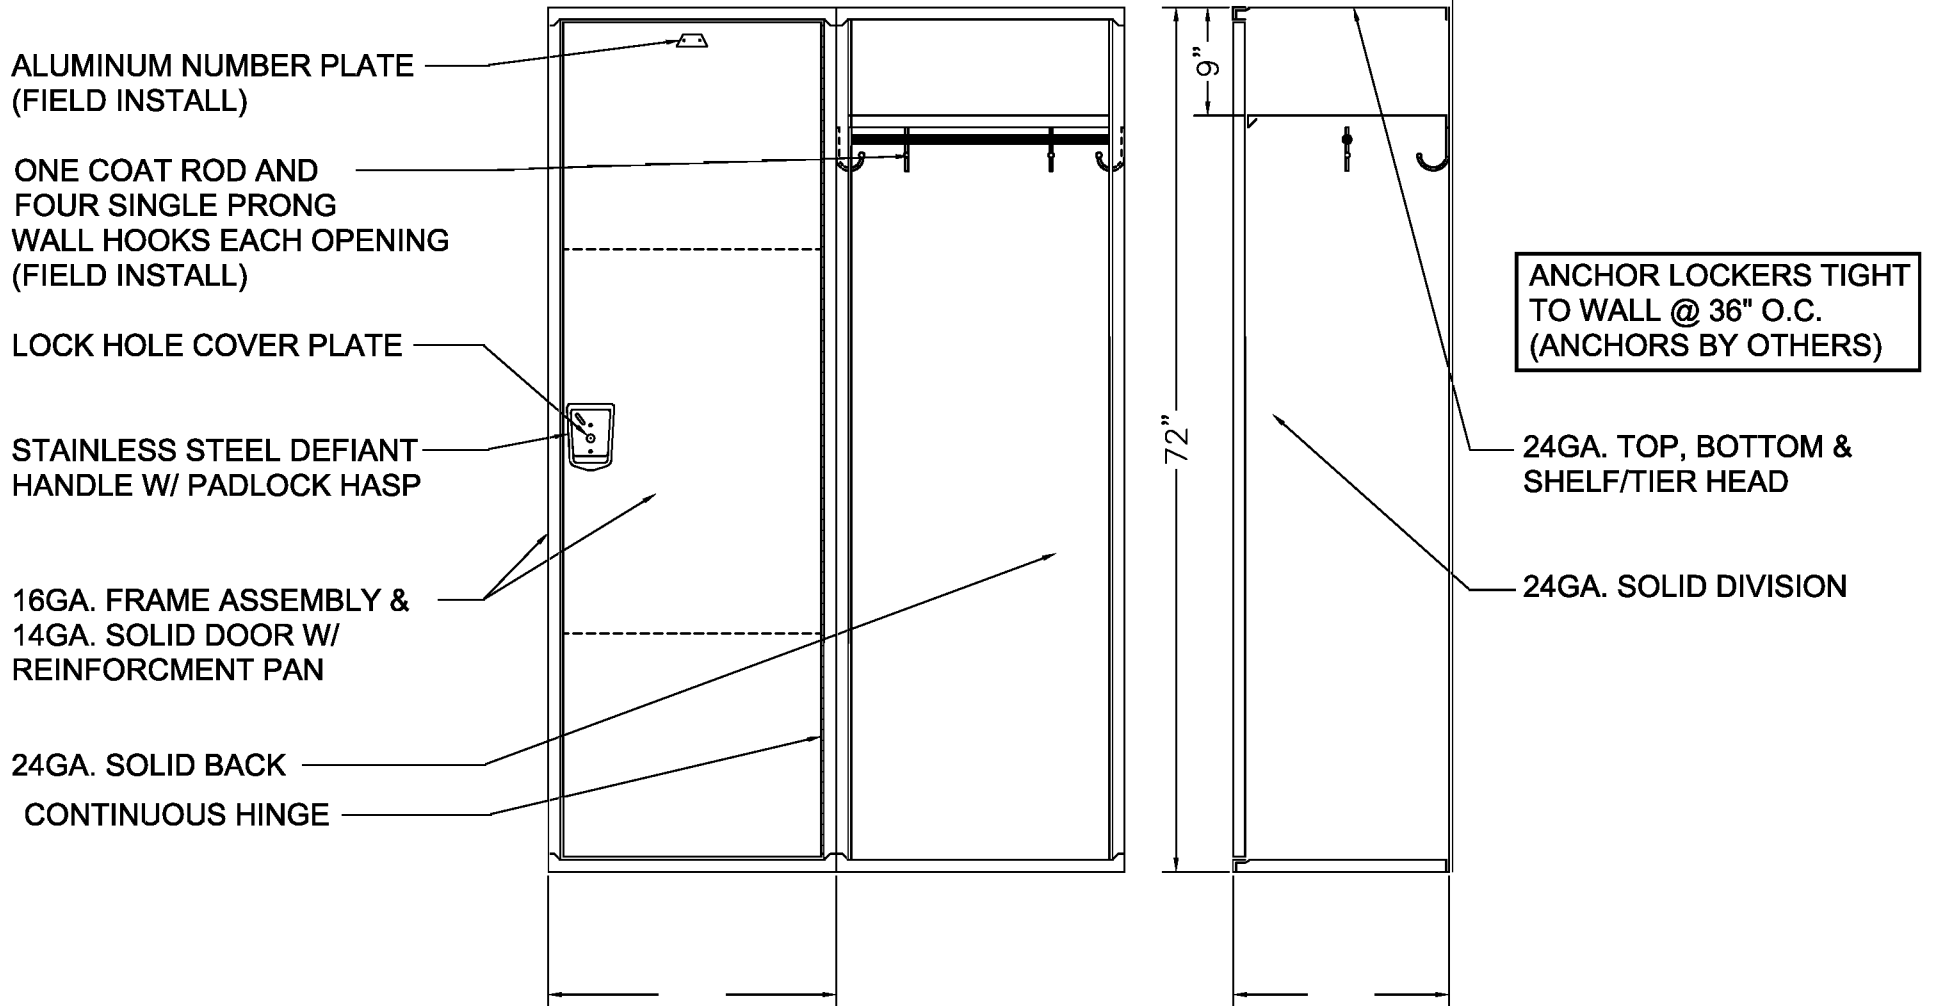

24GA. TOP, BOTTOM &
SHELF/TIER HEAD

24GA. SOLID DIVISION

72" HIGH SINGLE TIER GUARDIAN DEFIANT II LOCKER

Sold By

SchoolLockers.com

877.952.0151

TYPICAL FOR >18" WIDE
TYPICAL FOR 18", 21" & 24" DEEP

ALLOW 1/16" CREEPAGE PER FRAME