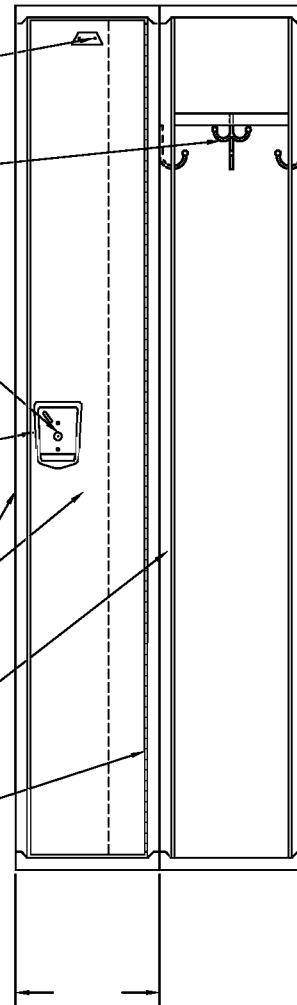

LOCK HOLE COVER PLATE

STAINLESS STEEL DEFIANT
HANDLE W/ PADLOCK HASP

16GA. FRAME ASSEMBLY &
14GA. SOLID DOOR W/
REINFORCMENT PAN

24GA. SOLID BACK

CONTINUOUS HINGE

ANCHOR LOCKERS TIGHT
TO WALL @ 36" O.C.
(ANCHORS BY OTHERS)