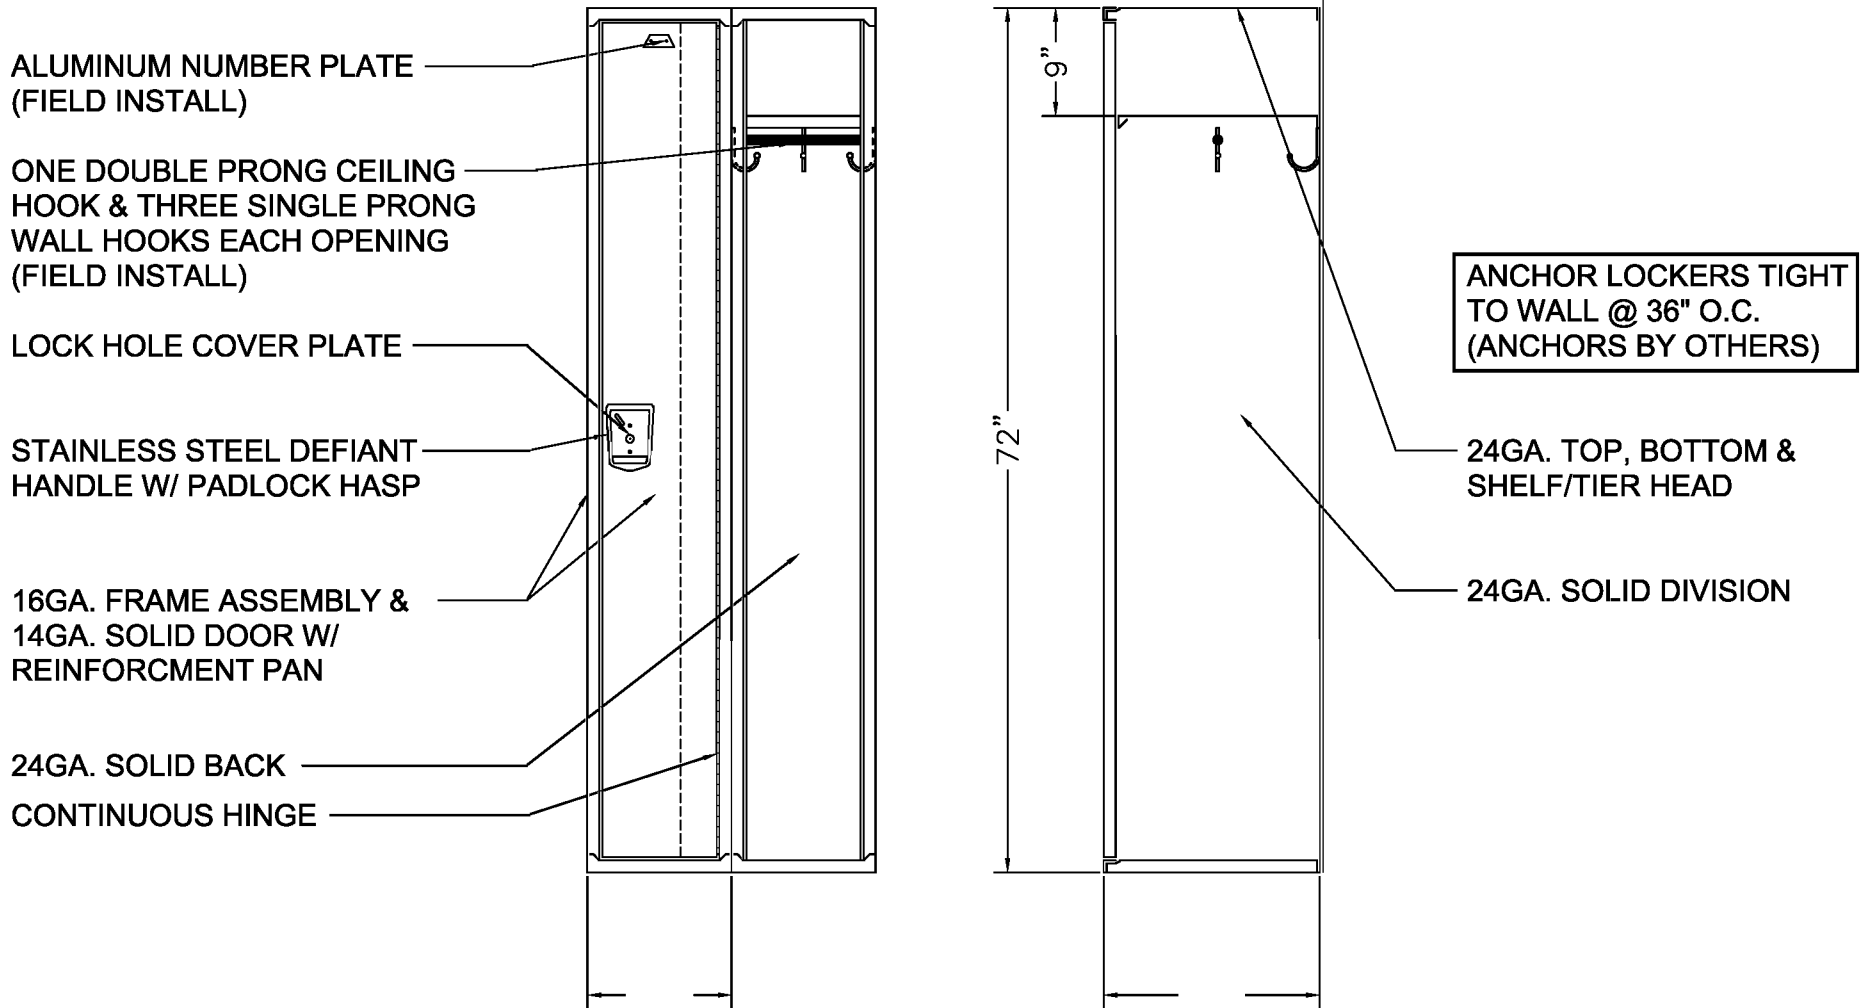

LOCK HOLE COVER PLATE

STAINLESS STEEL DEFIANT
HANDLE W/ PADLOCK HASP

16GA. FRAME ASSEMBLY &
14GA. SOLID DOOR W/
REINFORCMENT PAN

24GA. SOLID BACK

CONTINUOUS HINGE

ANCHOR LOCKERS TIGHT
TO WALL @ 36" O.C.
(ANCHORS BY OTHERS)

24GA. TOP, BOTTOM &
SHELF/TIER HEAD

24GA. SOLID DIVISION

ALLOW 1/16" CREEPAGE PER FRAME

72" HIGH SINGLE TIER GUARDIAN DEFIANT II LOCKER

Sold By

SchoolLockers.com

877.952.0151

TYPICAL FOR 12" WIDE
TYPICAL FOR 18" & 21" DEEP