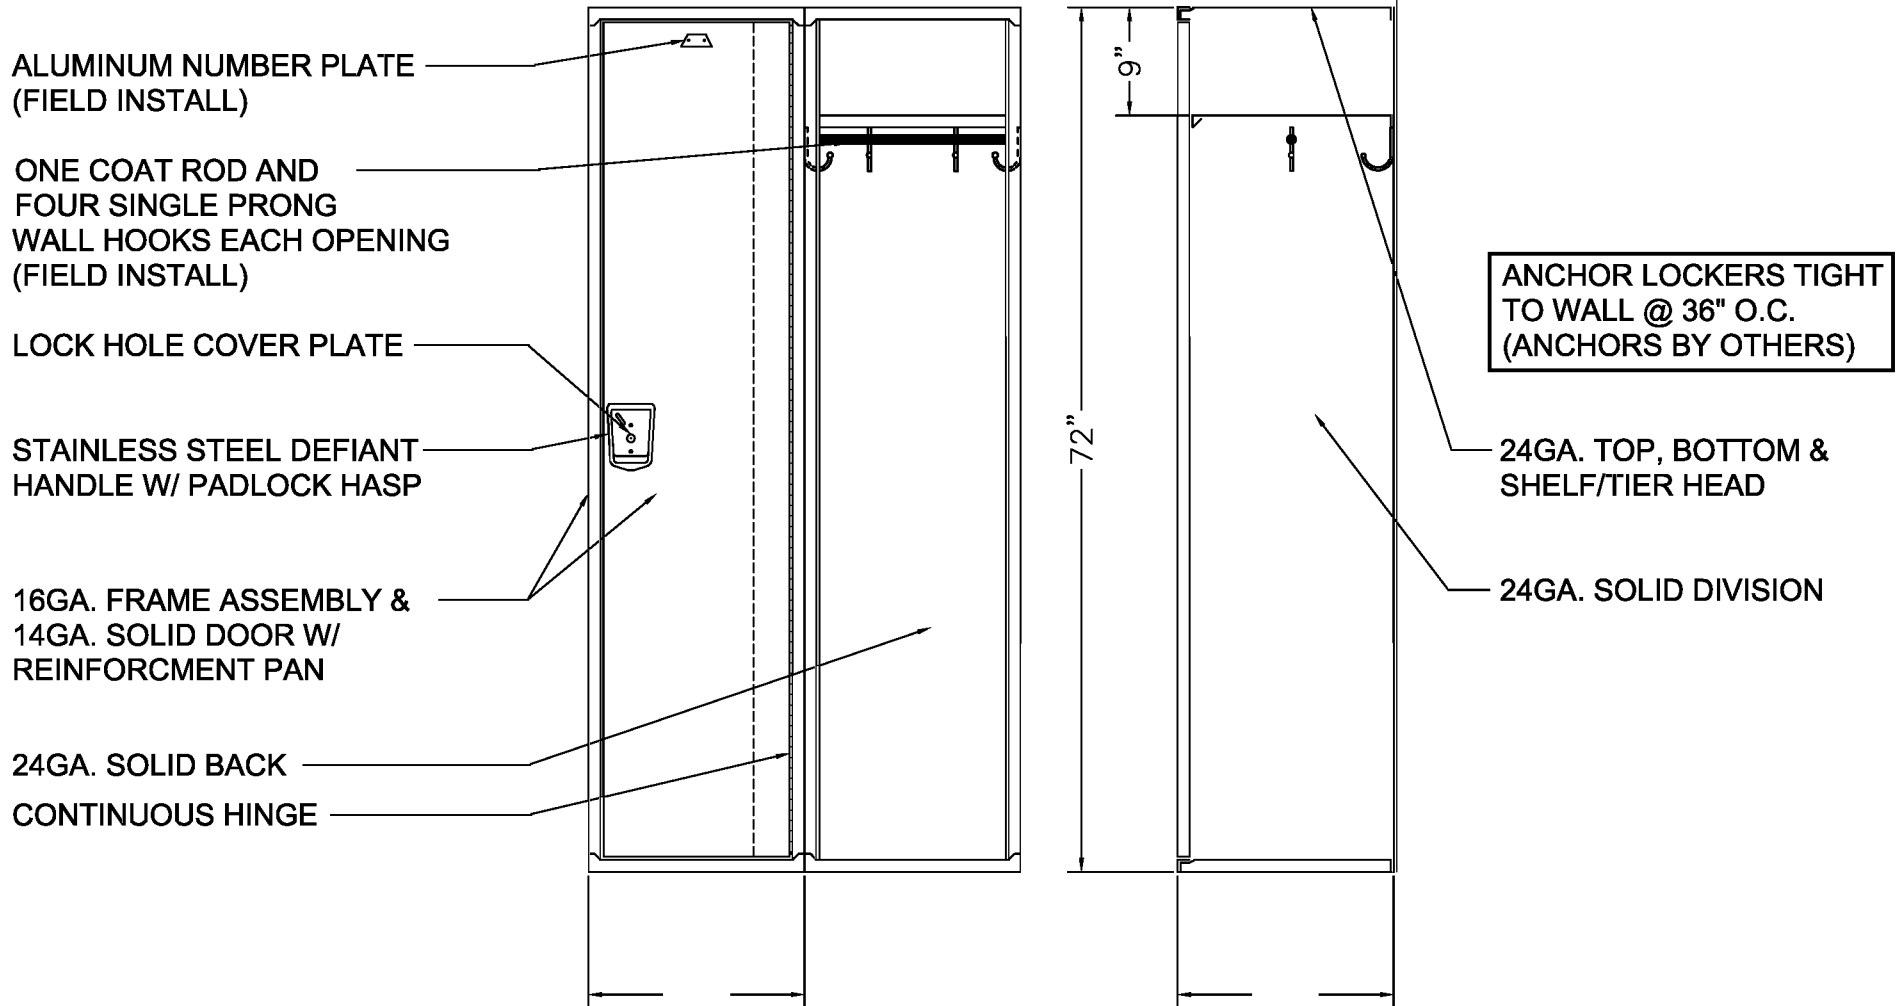

ALLOW 1/16" CREEPAGE PER FRAME

72" HIGH SINGLE TIER GUARDIAN DEFIANT II LOCKER

Sold By

SchoolLockers.com

877.952.0151

TYPICAL FOR 15" & 18" WIDE
TYPICAL FOR 18", 21" & 24" DEEP

ALUMINUM NUMBER PLATE
(FIELD INSTALL)

ONE COAT ROD AND
FOUR SINGLE PRONG
WALL HOOKS EACH OPENING
(FIELD INSTALL)

LOCK HOLE COVER PLATE

STAINLESS STEEL DEFIANT
HANDLE W/ PADLOCK HASP

16GA. FRAME ASSEMBLY &
14GA. SOLID DOOR W/
REINFORCMENT PAN