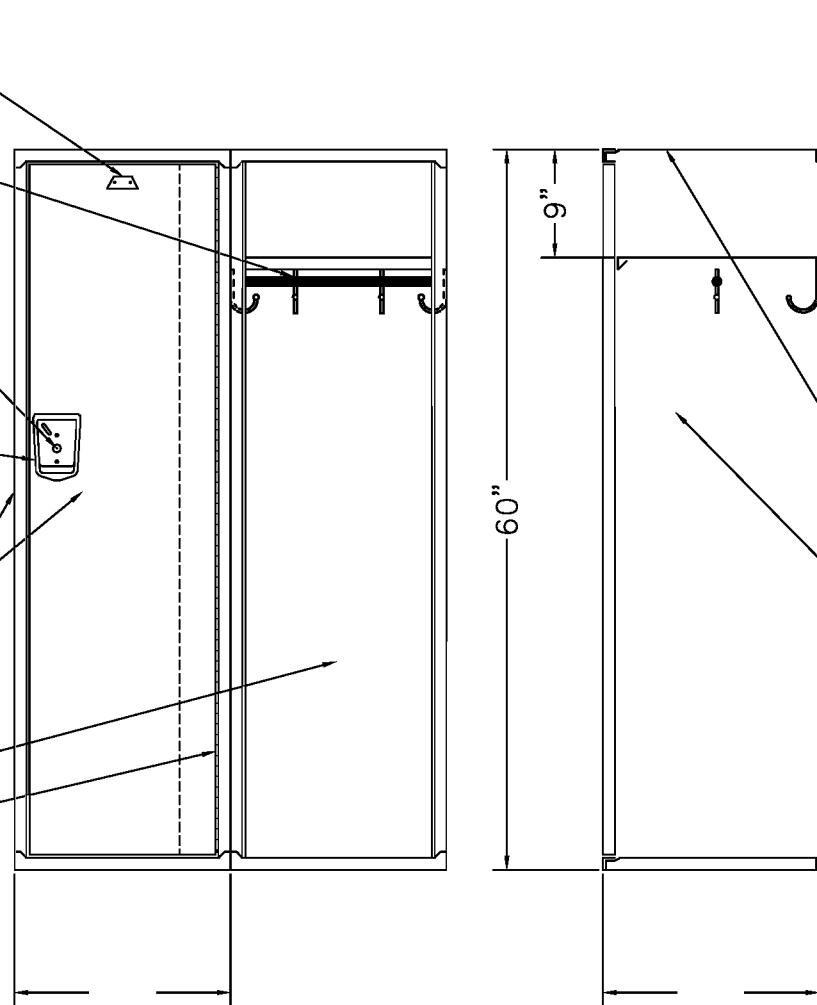

60" HIGH SINGLE TIER GUARDIAN DEFIANT II LOCKER

Sold By

SchoolLockers.com

877.952.0151

TYPICAL FOR 15" & 18" WIDE
TYPICAL FOR 18", 21" & 24" DEEP

ALUMINUM NUMBER PLATE
(FIELD INSTALL)

ONE COAT ROD AND
FOUR SINGLE PRONG
WALL HOOKS EACH OPENING
(FIELD INSTALL)

LOCK HOLE COVER PLATE

STAINLESS STEEL DEFIANT
HANDLE W/ PADLOCK HASP

16GA. FRAME ASSEMBLY &
14GA. SOLID DOOR W/
REINFORCMENT PAN

24GA. SOLID BACK

CONTINUOUS HINGE

ANCHOR LOCKERS TIGHT
TO WALL @ 36" O.C.
(ANCHORS BY OTHERS)

24GA. TOP, BOTTOM &
SHELF/TIER HEAD

24GA. SOLID DIVISION

ALLOW 1/16" CREEPAGE PER FRAME