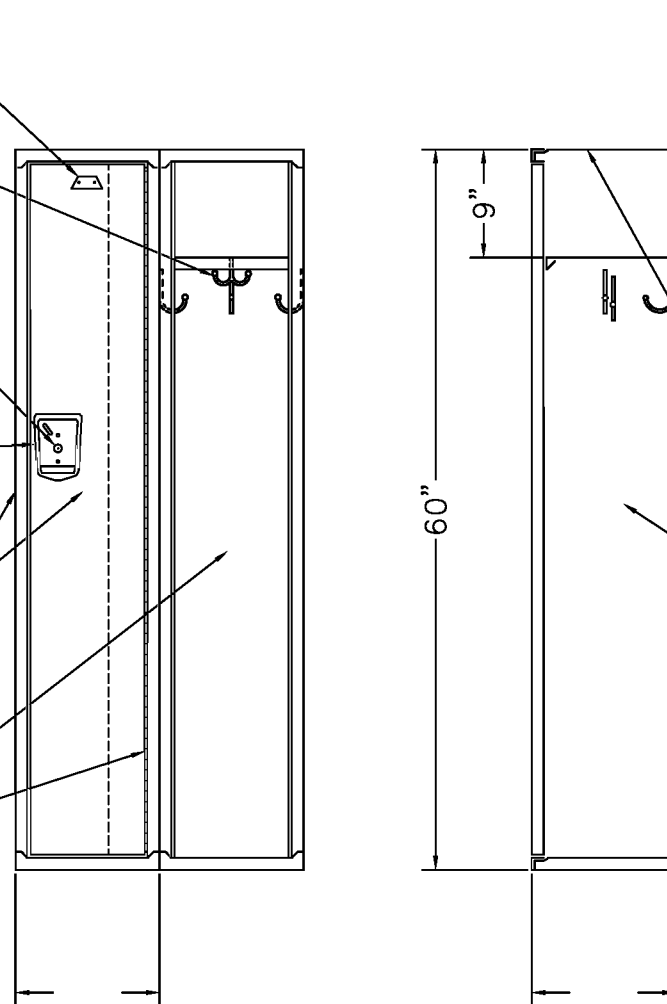

60" HIGH SINGLE TIER GUARDIAN DEFIANT II LOCKER

Sold By

SchoolLockers.com

877.952.0151

TYPICAL FOR 12" WIDE
TYPICAL FOR 12" & 15" DEEP

ALUMINUM NUMBER PLATE
(FIELD INSTALL)

ONE DOUBLE PRONG CEILING
HOOK & THREE SINGLE PRONG
WALL HOOKS EACH OPENING
(FIELD INSTALL)

LOCK HOLE COVER PLATE

STAINLESS STEEL DEFIANT
HANDLE W/ PADLOCK HASP

16GA. FRAME ASSEMBLY &
14GA. SOLID DOOR W/
REINFORCMENT PAN

24GA. SOLID BACK

CONTINUOUS HINGE

ANCHOR LOCKERS TIGHT
TO WALL @ 36" O.C.
(ANCHORS BY OTHERS)

24GA. TOP, BOTTOM &
SHELF/TIER HEAD

24GA. SOLID DIVISION

ALLOW 1/16" CREEPAGE PER FRAME