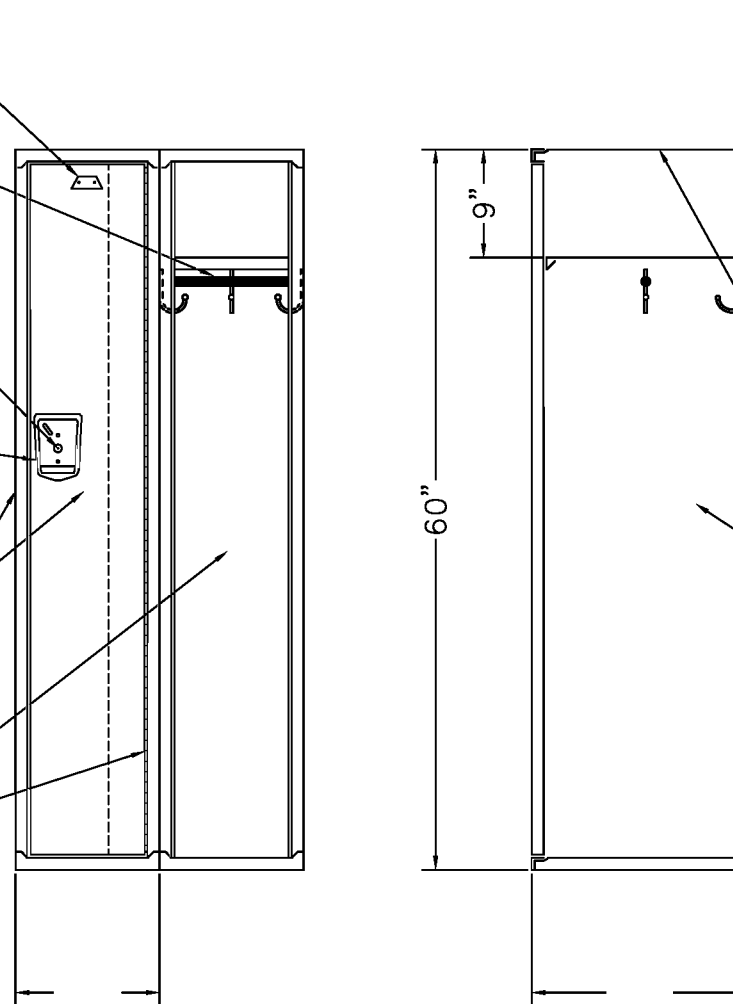

60" HIGH SINGLE TIER GUARDIAN DEFIANT II LOCKER

Sold By

SchoolLockers.com

877.952.0151

TYPICAL FOR 12" WIDE
TYPICAL FOR 18" & 21" DEEP

ALUMINUM NUMBER PLATE
(FIELD INSTALL)

ONE COAT ROD AND
THREE SINGLE PRONG
WALL HOOKS EACH OPENING
(FIELD INSTALL)

LOCK HOLE COVER PLATE

STAINLESS STEEL DEFIANT
HANDLE W/ PADLOCK HASP

16GA. FRAME ASSEMBLY &
14GA. SOLID DOOR W/
REINFORCMENT PAN

24GA. SOLID BACK

CONTINUOUS HINGE

ANCHOR LOCKERS TIGHT
TO WALL @ 36" O.C.
(ANCHORS BY OTHERS)

24GA. TOP, BOTTOM &
SHELF/TIER HEAD

24GA. SOLID DIVISION

ALLOW 1/16" CREEPAGE PER FRAME