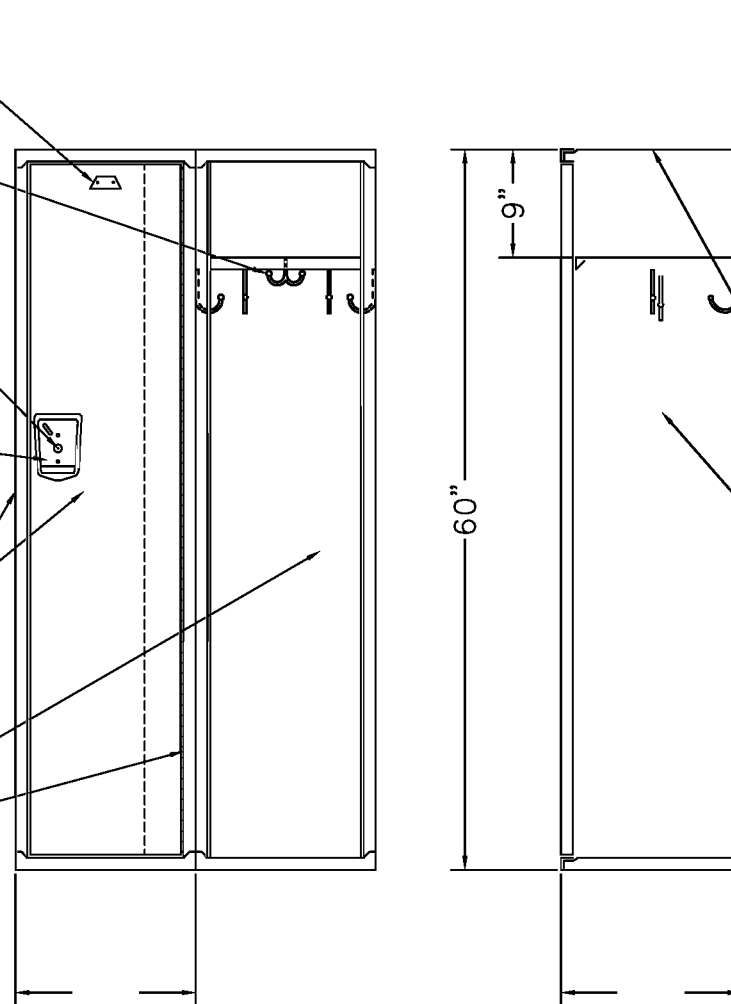

60" HIGH SINGLE TIER GUARDIAN DEFIANT II LOCKER

Sold By

SchoolLockers.com

877.952.0151

TYPICAL FOR 15" & 18" WIDE

TYPICAL FOR 12" & 15" DEEP

ALUMINUM NUMBER PLATE
(FIELD INSTALL)

ONE DOUBLE PRONG CEILING
HOOK & FOUR SINGLE PRONG
WALL HOOKS EACH OPENING
(FIELD INSTALL)

LOCK HOLE COVER PLATE

STAINLESS STEEL DEFIANT
HANDLE W/ PADLOCK HASP

16GA. FRAME ASSEMBLY &
14GA. SOLID DOOR W/
REINFORCMENT PAN

24GA. SOLID BACK

CONTINUOUS HINGE

ANCHOR LOCKERS TIGHT
TO WALL @ 36" O.C.
(ANCHORS BY OTHERS)

24GA. TOP, BOTTOM &
SHELF/TIER HEAD

24GA. SOLID DIVISION

ALLOW 1/16" CREEPAGE PER FRAME