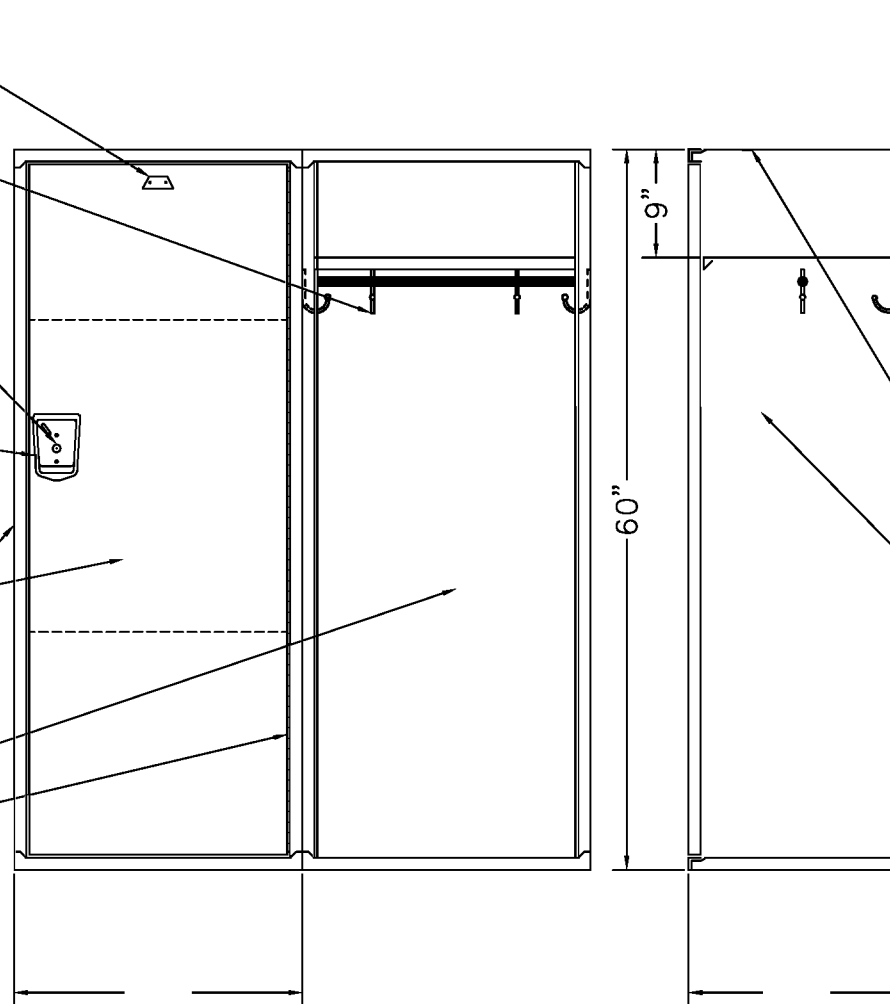

60" HIGH SINGLE TIER GUARDIAN DEFIANT II LOCKER

Sold By

SchoolLockers.com

877.952.0151

TYPICAL FOR >18" WIDE
TYPICAL FOR 18", 21" & 24" DEEP

ALUMINUM NUMBER PLATE
(FIELD INSTALL)

ONE COAT ROD AND
FOUR SINGLE PRONG
WALL HOOKS EACH OPENING
(FIELD INSTALL)

LOCK HOLE COVER PLATE

STAINLESS STEEL DEFIANT
HANDLE W/ PADLOCK HASP

16GA. FRAME ASSEMBLY &
14GA. SOLID DOOR W/
REINFORCMENT PAN

24GA. SOLID BACK

CONTINUOUS HINGE

ANCHOR LOCKERS TIGHT
TO WALL @ 36" O.C.
(ANCHORS BY OTHERS)

24GA. TOP, BOTTOM &
SHELF/TIER HEAD

24GA. SOLID DIVISION

ALLOW 1/16" CREEPAGE PER FRAME