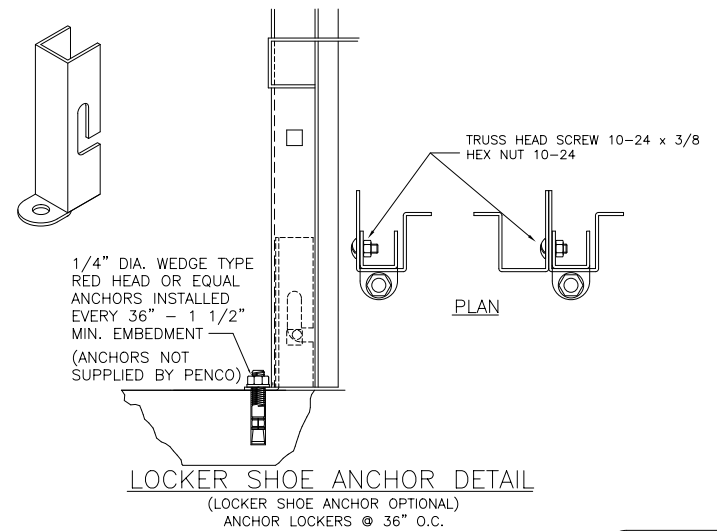

ZEE BASE DETAIL

LOCKER SHOE ANCHOR DETAIL  
 (LOCKER SHOE ANCHOR OPTIONAL)  
 ANCHOR LOCKERS @ 36" O.C.

Sold By  
**SchoolLockers.com**  
 877.952.0151

This drawing shows a standard Penco Product. Any modifications to the product must be approved by Penco Engineering. 8/6/2001

LOCKER BASE DETAILS

BASES.dwg