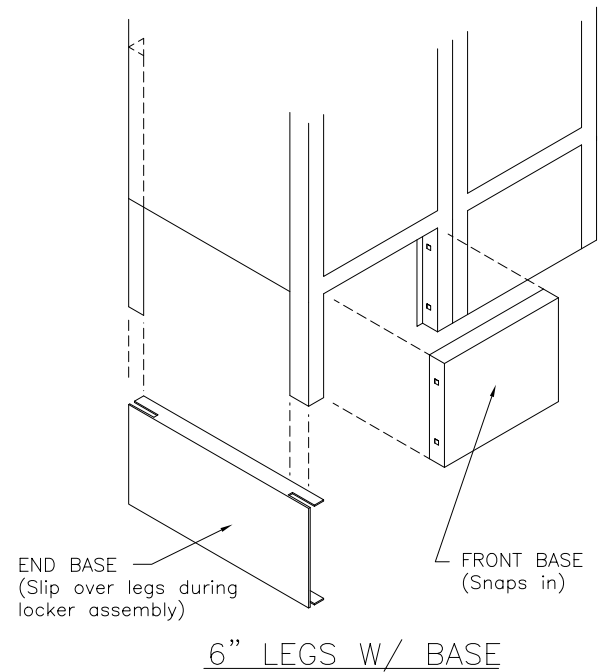

ZEE BASE DETAIL

LOCKER SHOE ANCHOR DETAIL  
 (LOCKER SHOE ANCHOR OPTIONAL)  
 ANCHOR LOCKERS @ 36" O.C.

Sold By  
**SchoolLockers.com**  
 877.952.0151

This drawing shows a standard Penco Product. Any modifications to the product must be approved by Penco Engineering. 8/6/2001

LOCKER BASE DETAILS

BASES.dwg