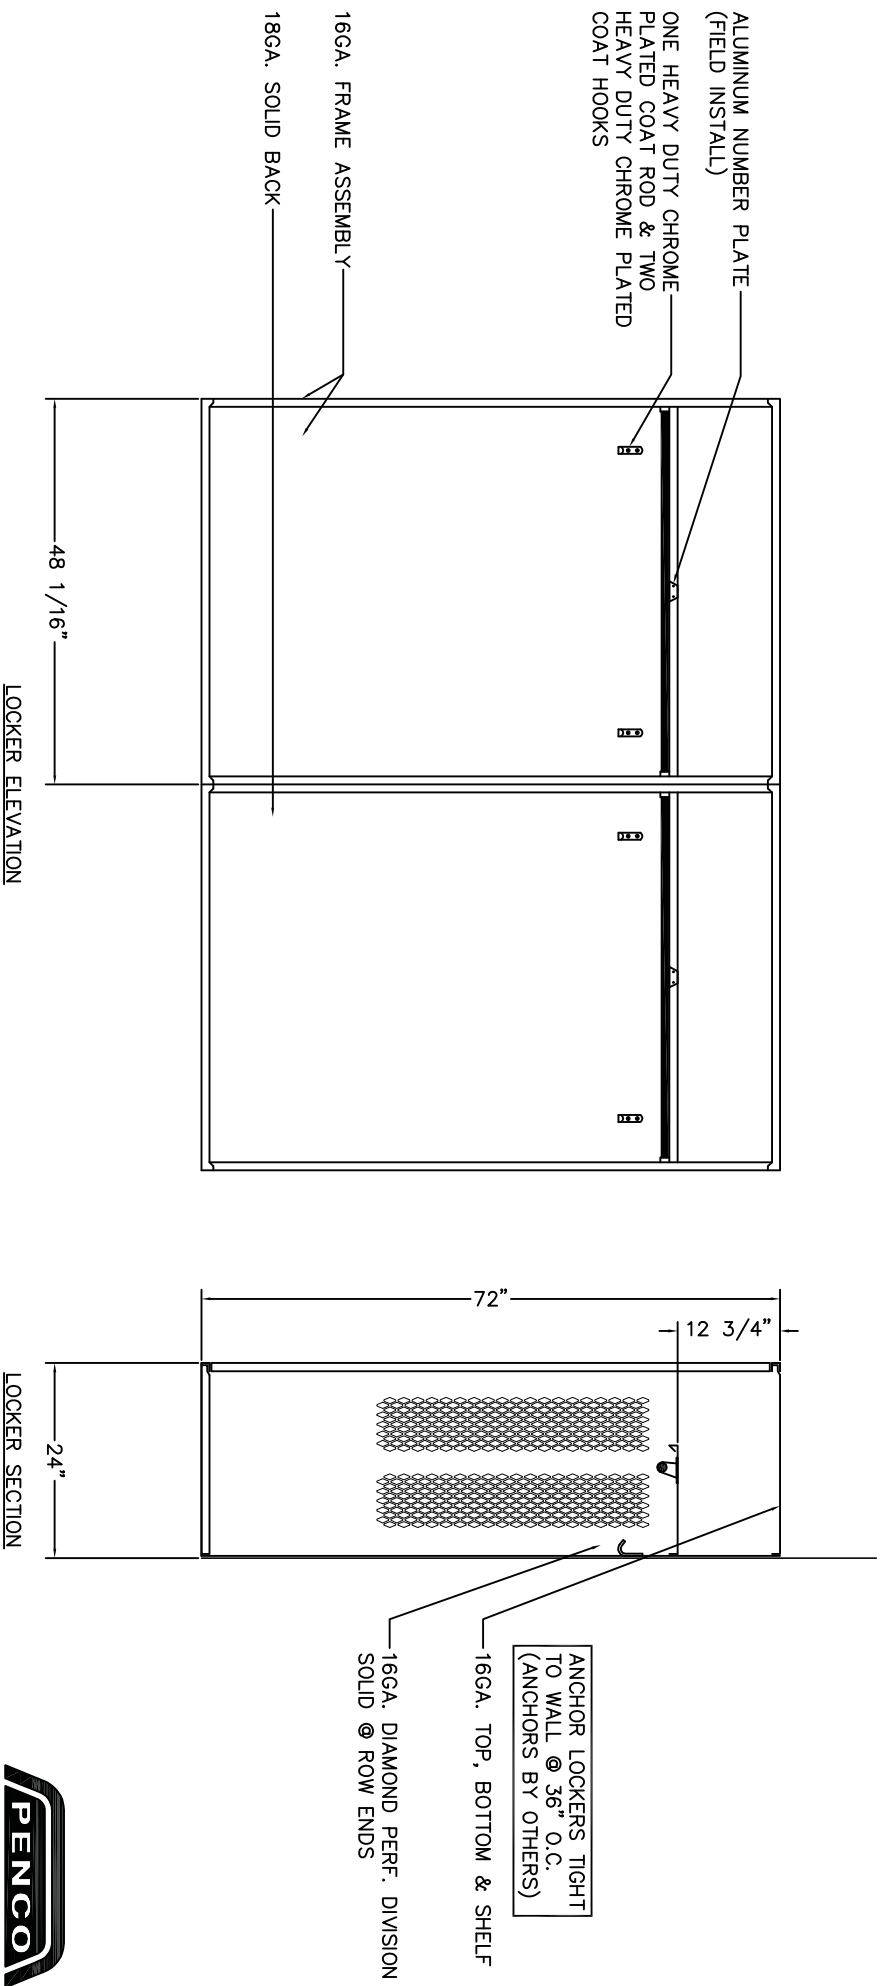

PENCO PATRIOT™ - TURNOUT LOCKER

24X24X72 KD

Sold By **SchoolLockers.com**

877.952.0151

PENCO PATRIOT™ - TURNOUT LOCKER

30X24X72 KD

Sold By

SchoolLockers.com

877.952.0151

PENCO PATRIOT™ - TURNOUT LOCKER

36X24X72 KD

Sold By **SchoolLockers.com**

877.952.0151

PENCO PATRIOT™ - TURNOUT LOCKER

42X24X72 KD

Sold By

SchoolLockers.com

877.952.0151

PENCO PATRIOT™ - TURNOUT LOCKER

48X24X72 KD

Sold By

Schoollockers.com

877.952.0151