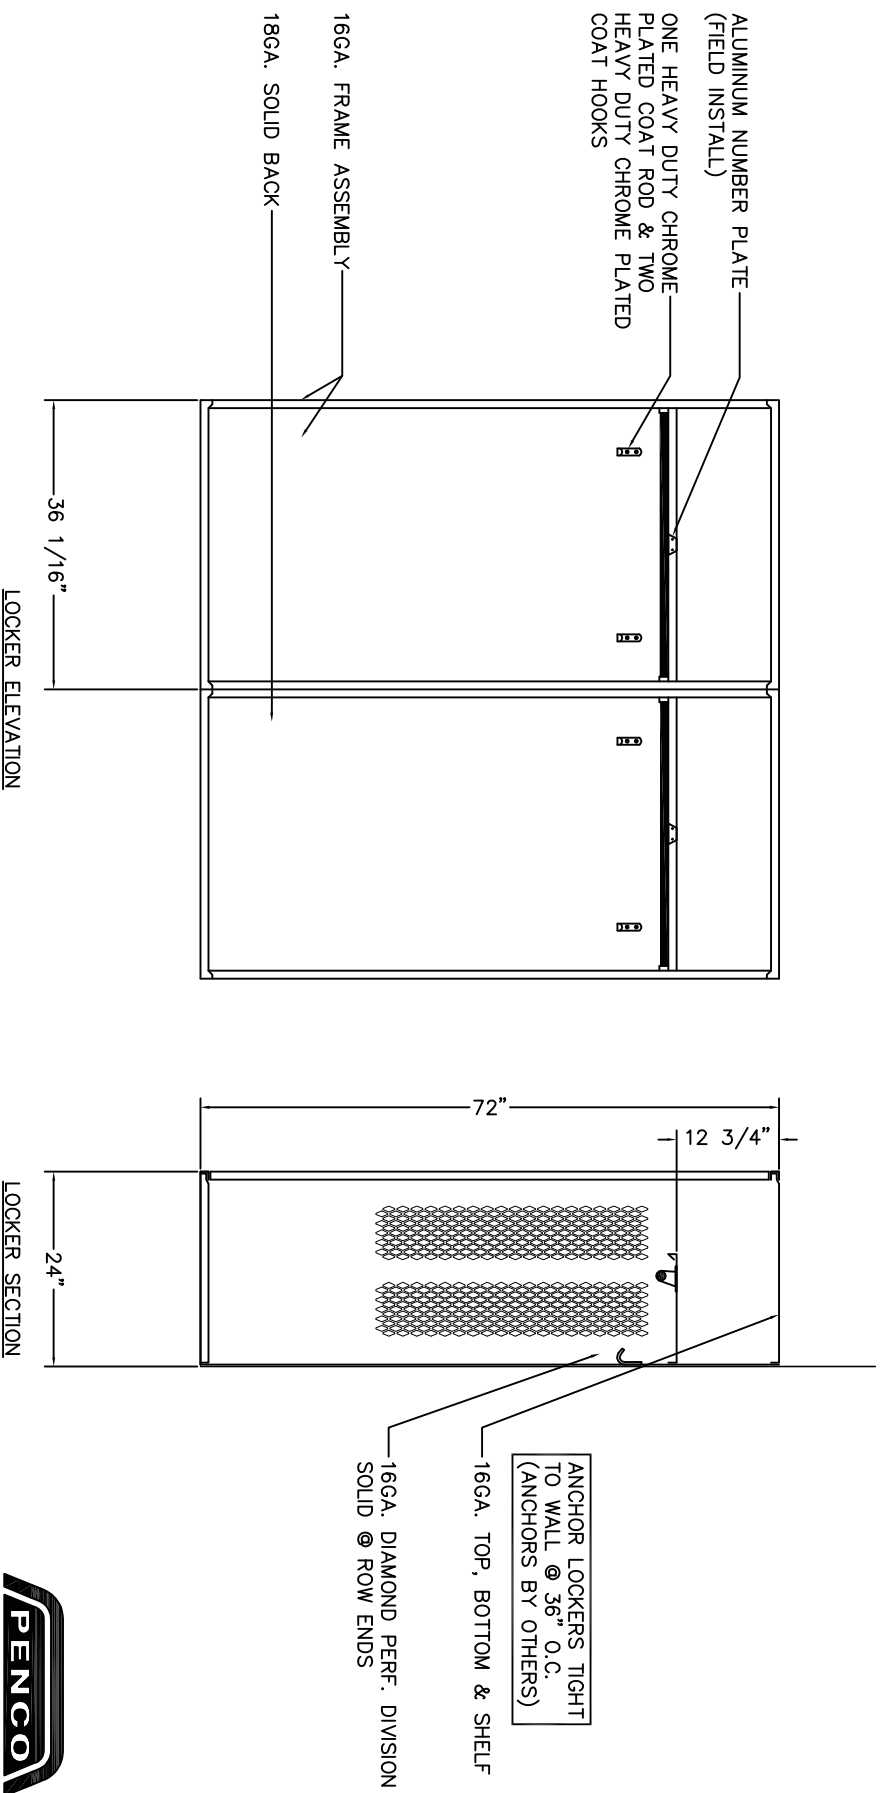

PENCO PATRIOT™ - TURNOUT LOCKER

24X24X72 KD

Sold By **SchoolLockers.com**

877.952.0151

PENCO PATRIOT™ - TURNOUT LOCKER

30X24X72 KD

Sold By

SchoolLockers.com

877.952.0151

PENCO PATRIOT™ - TURNOUT LOCKER

36X24X72 KD

Sold By **SchoolLockers.com**

877.952.0151

PENCO PATRIOT™ - TURNOUT LOCKER

42X24X72 KD

Sold By

SchoolLockers.com

877.952.0151

PENCO PATRIOT™ - TURNOUT LOCKER

48X24X72 KD

Sold By

Schoollockers.com

877.952.0151