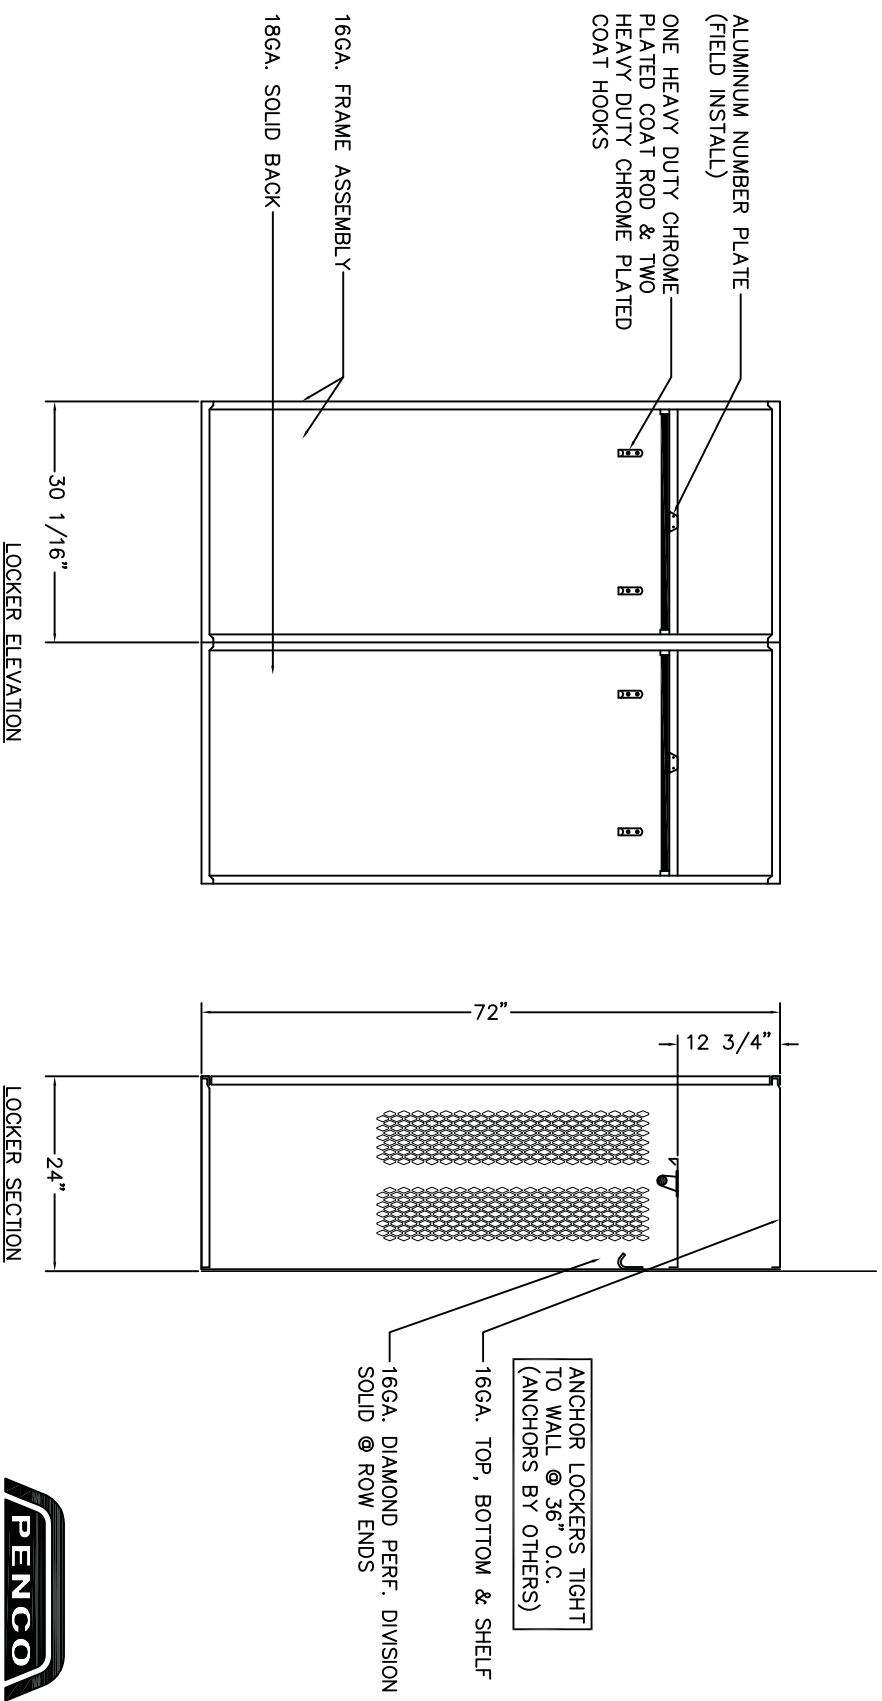

PENCO PATRIOT™ - TURNOUT LOCKER

24X24X72 KD

Sold By **SchoolLockers.com**

877.952.0151

PENCO PATRIOT™ - TURNOUT LOCKER

30X24X72 KD

Sold By

SchoolLockers.com

877.952.0151

PENCO PATRIOT™ - TURNOUT LOCKER

36X24X72 KD

Sold By **SchoolLockers.com**

877.952.0151

PENCO PATRIOT™ - TURNOUT LOCKER

42X24X72 KD

Sold By

SchoolLockers.com

877.952.0151

PENCO PATRIOT™ - TURNOUT LOCKER

48X24X72 KD

Sold By

Schoollockers.com

877.952.0151