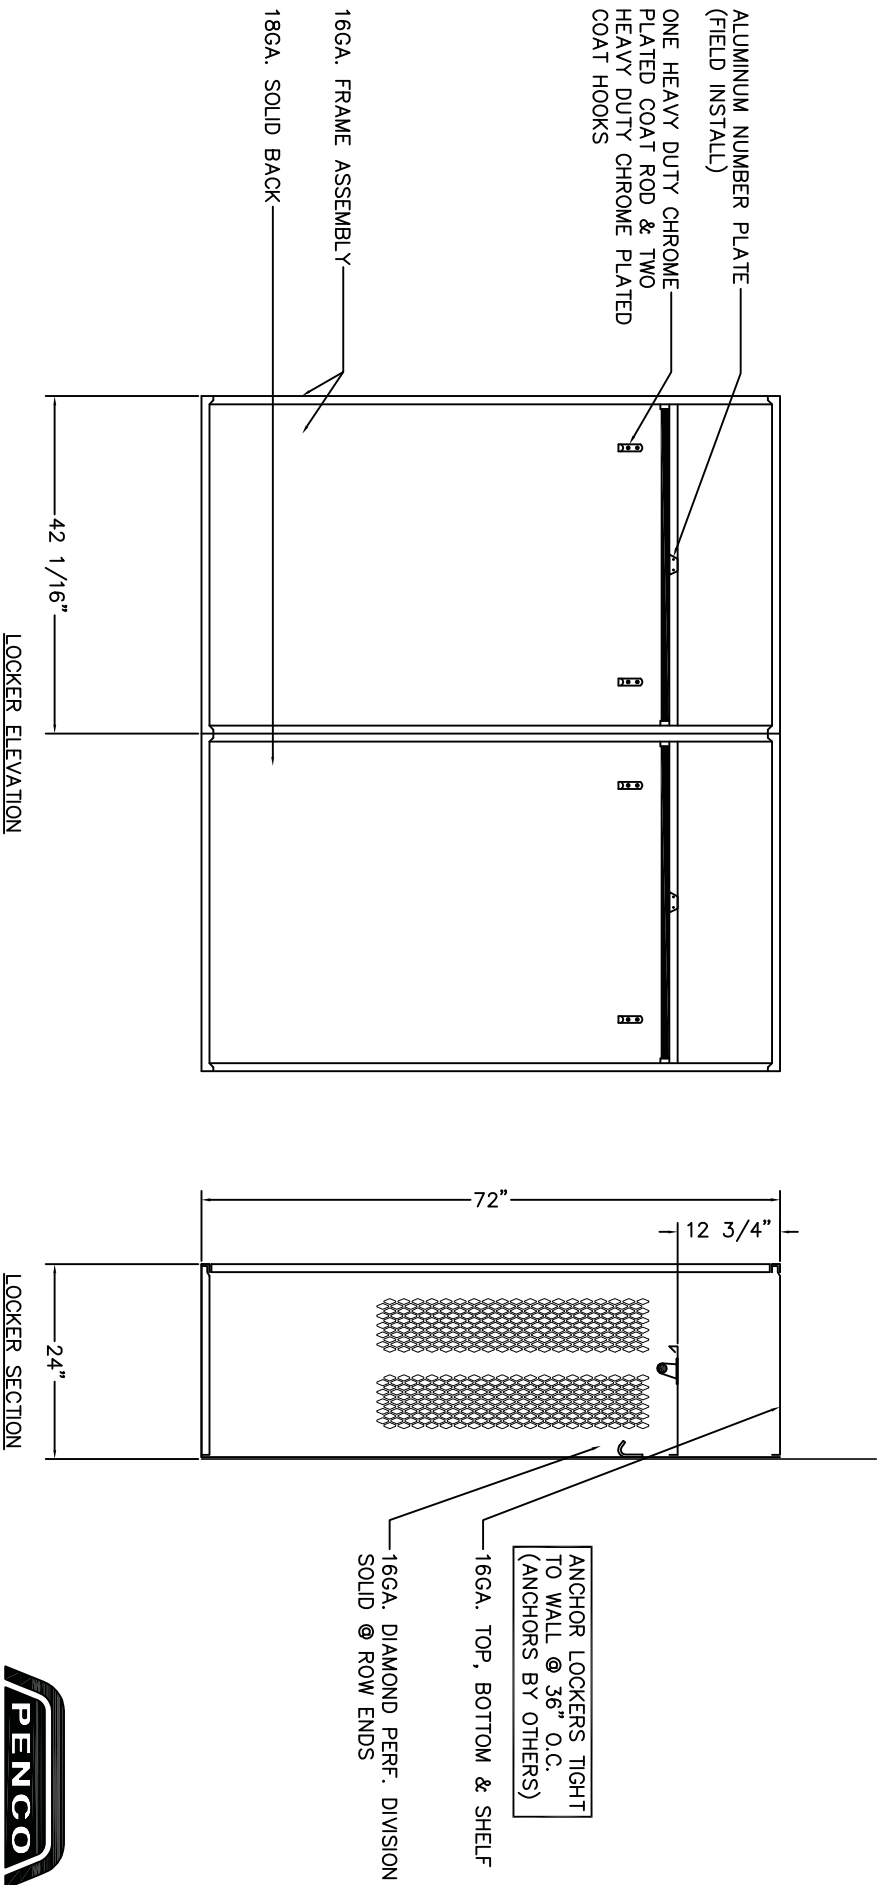

PENCO PATRIOT™ - TURNOUT LOCKER

24X24X72 KD

Sold By **SchoolLockers.com**

877.952.0151

PENCO PATRIOT™ - TURNOUT LOCKER

30X24X72 KD

Sold By

SchoolLockers.com

877.952.0151

PENCO PATRIOT™ - TURNOUT LOCKER

36X24X72 KD

Sold By **SchoolLockers.com**

877.952.0151

PENCO PATRIOT™ - TURNOUT LOCKER

42X24X72 KD

Sold By

SchoolLockers.com

877.952.0151

PENCO PATRIOT™ - TURNOUT LOCKER

48X24X72 KD

Sold By

Schoollockers.com

877.952.0151