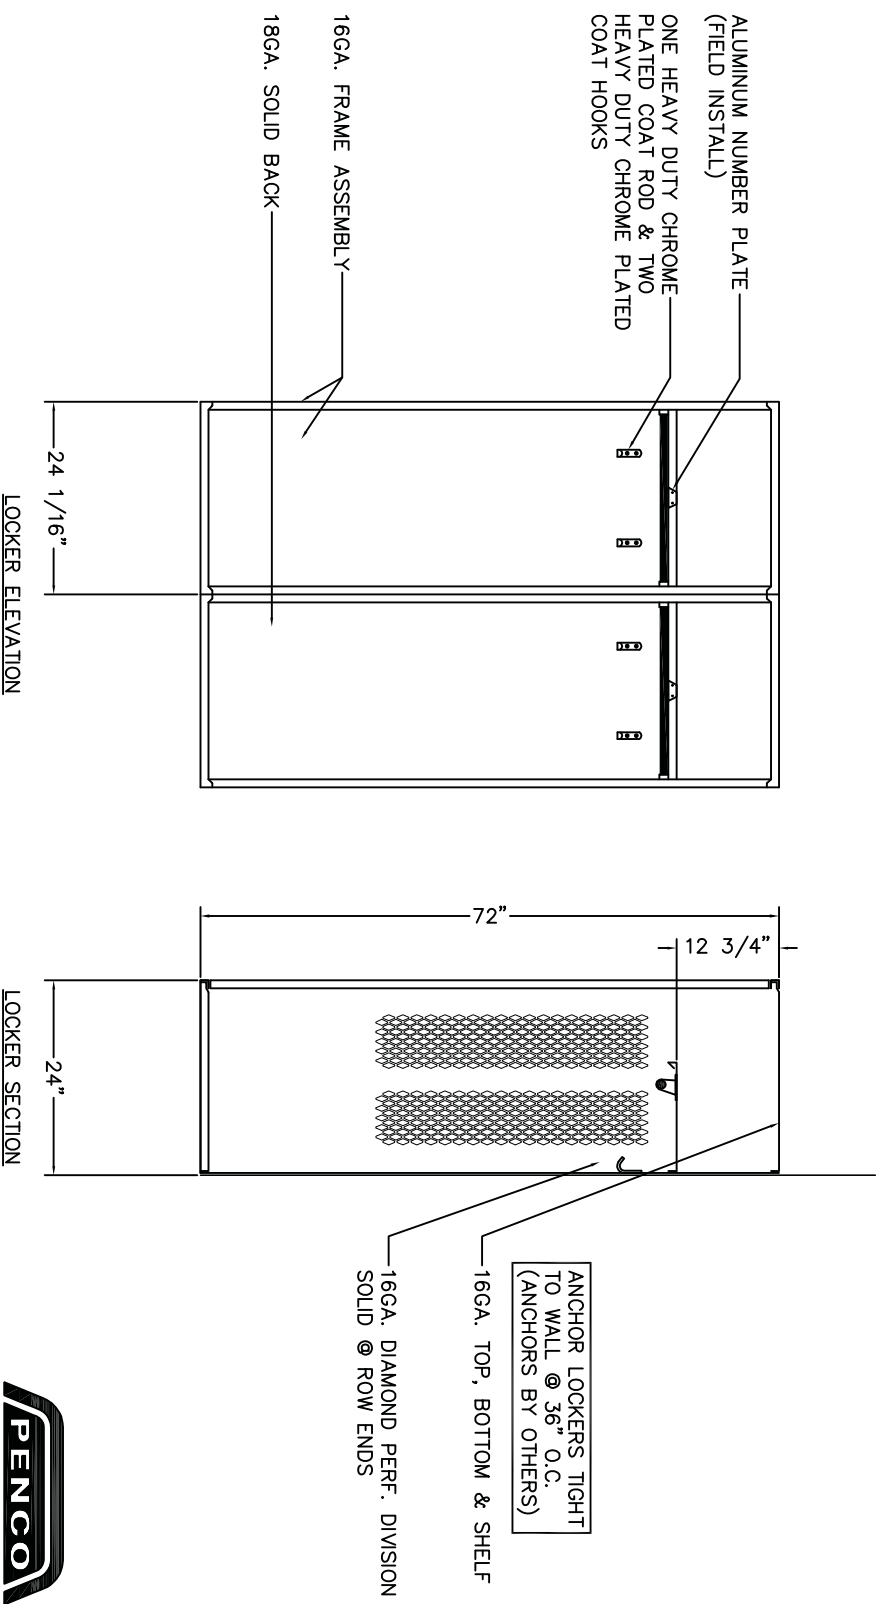

PENCO PATRIOT™ - TURNOUT LOCKER

24X24X72 KD

Sold By **SchoolLockers.com**

877.952.0151

PENCO PATRIOT™ - TURNOUT LOCKER

30X24X72 KD

Sold By

SchoolLockers.com

877.952.0151

PENCO PATRIOT™ - TURNOUT LOCKER

36X24X72 KD

Sold By **SchoolLockers.com**

877.952.0151

PENCO PATRIOT™ - TURNOUT LOCKER

42X24X72 KD

Sold By

SchoolLockers.com

877.952.0151

PENCO PATRIOT™ - TURNOUT LOCKER

48X24X72 KD

Sold By

Schoollockers.com

877.952.0151