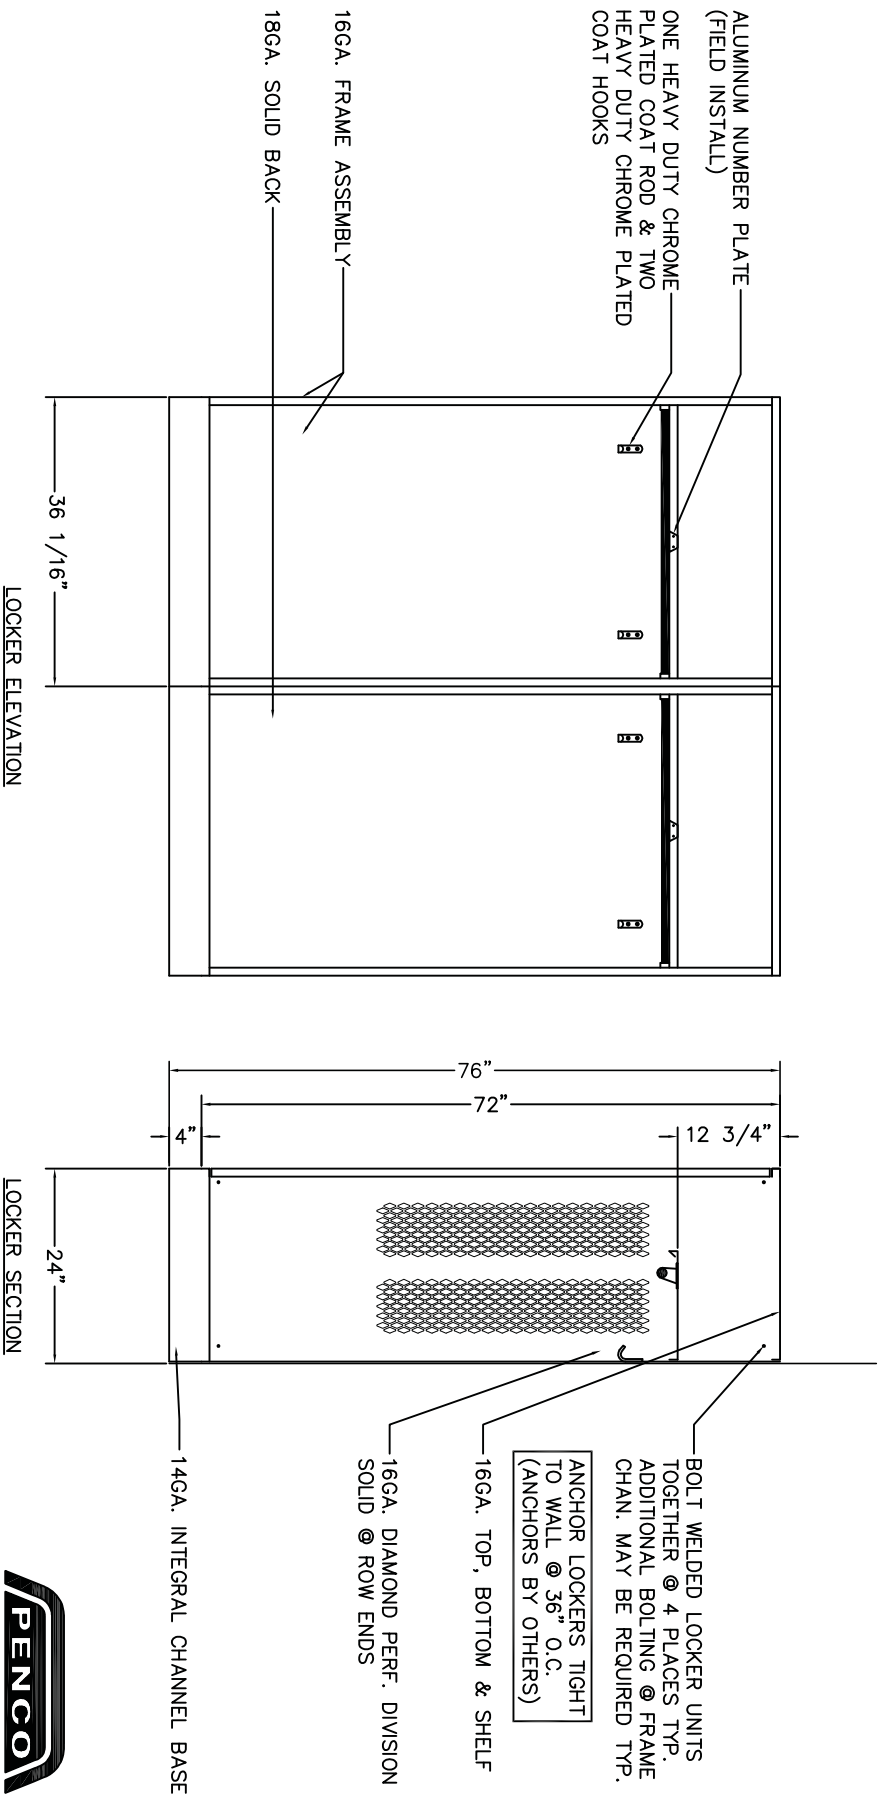

PENCO PATRIOT™ - TURNOUT LOCKER

36X24X76 ALL-WELDED

Sold By

Schoollockers.com

877.952.0151