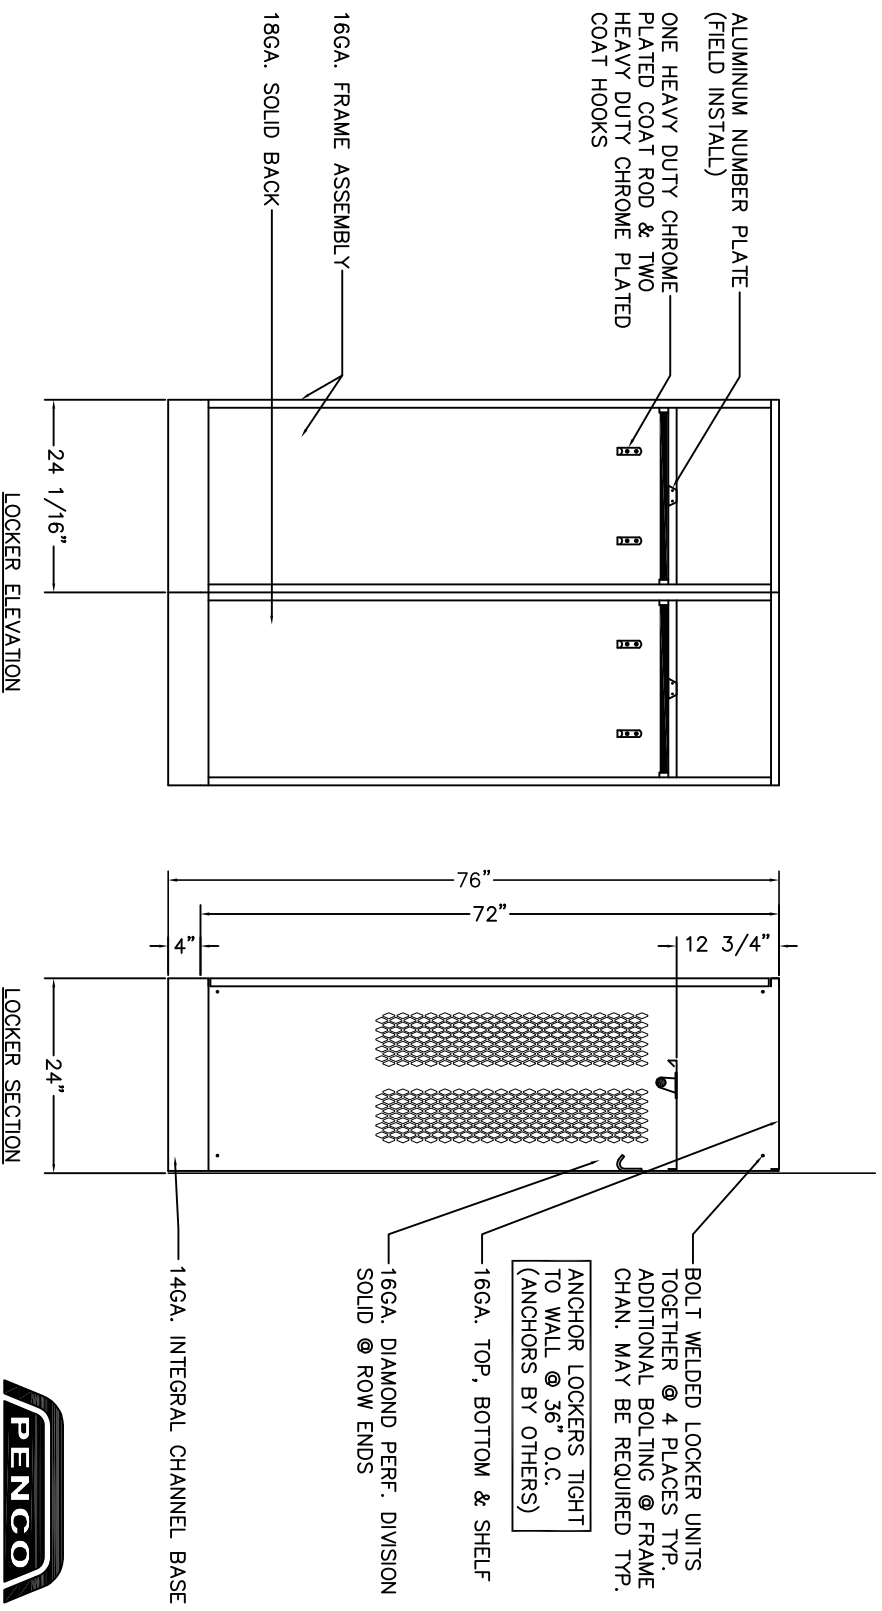

# PENCO PATRIOT™ - TURNOUT LOCKER

## 24X24X76 ALL-WELDED

Sold By

[Schoollockers.com](http://Schoollockers.com)

877.952.0151