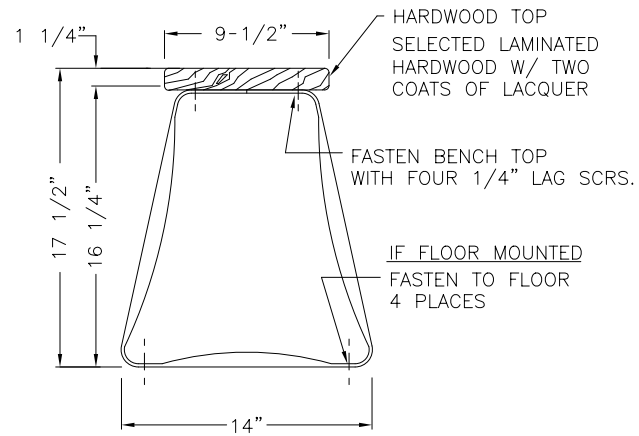

BENCH & HEAVY DUTY PEDESTAL DETAIL

BAKED ENAMEL TO MATCH LOCKER

BENCH & STAINLESS STEEL PEDESTAL DETAIL

PEDESTALS ARE UNPAINTED STAINLESS STEEL

BENCH & PEDESTAL DETAILS

Sold By

SchoolLockers.com

877.952.0151