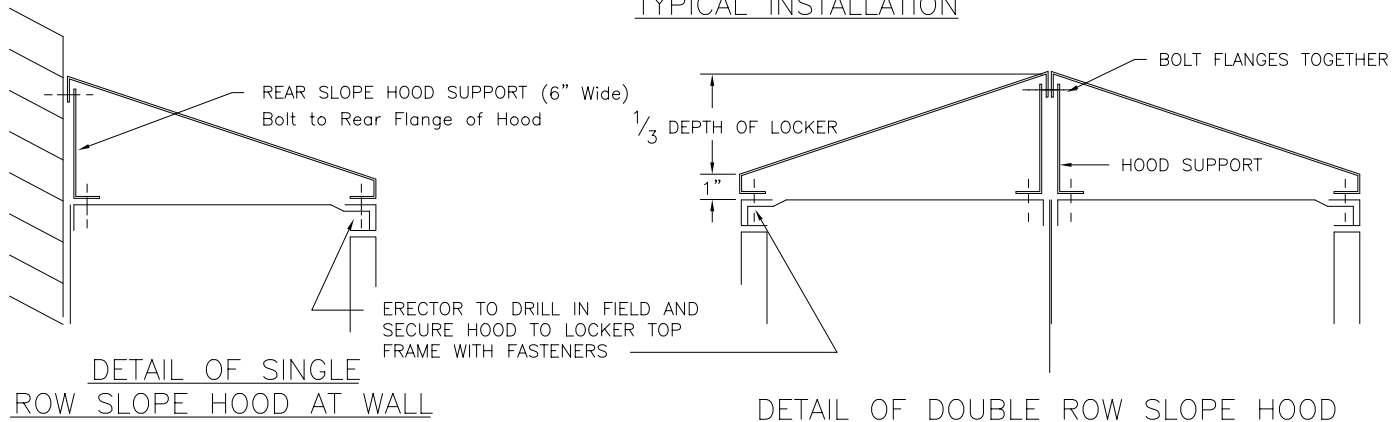

Sold By
SchoolLockers.com
 877.952.0151

TYPICAL INSTALLATION

SLOPE HOOD INSTALLATION DETAILS

This drawing shows a standard Penco Product. Any modifications to the product must be approved by Penco Engineering. 8/6/2001