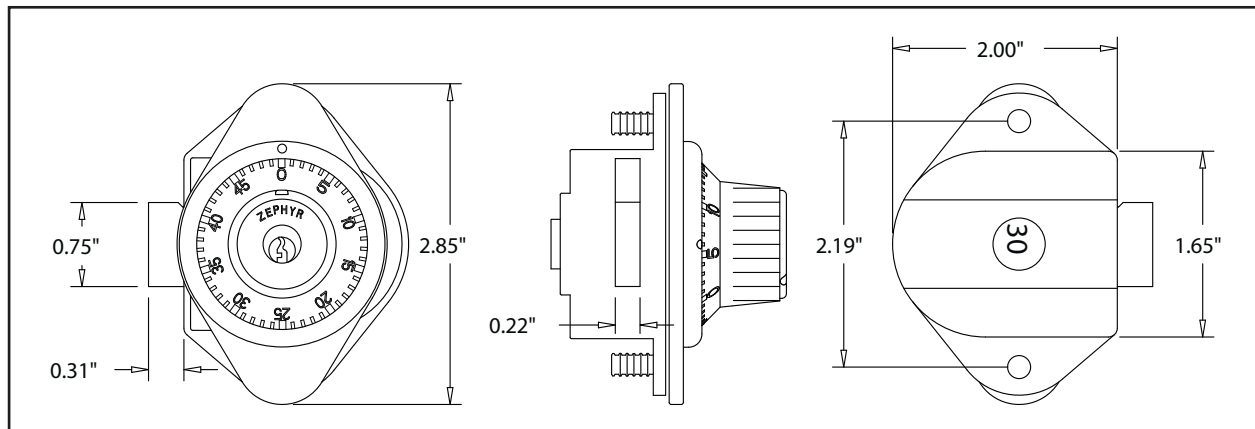

SchoolLockers.com

Toll Free: 877-952-0151 • Fax: 801-493-0158

Your Locker Advantage!

• Email: lockers@schoollockers.com

BUILT-IN COMBINATION LOCK Vertical Dead Bolt #1930

Locked

Unlocked

DIMENSIONS

FEATURES

- Metal dial with non-slip coating
- 7 pre-set combinations for extended usage
- Supervisory key control
- Automatic locking
- 3-digit dialing combination with 5-pin tumbler key plug
- 72 hour shipping available

APPLICATIONS

- Fits all lift handle gravity latch, multi-point lockers
- Door hinge on right (1930); door hinge on left (1931); similar in operation to 1630/1631