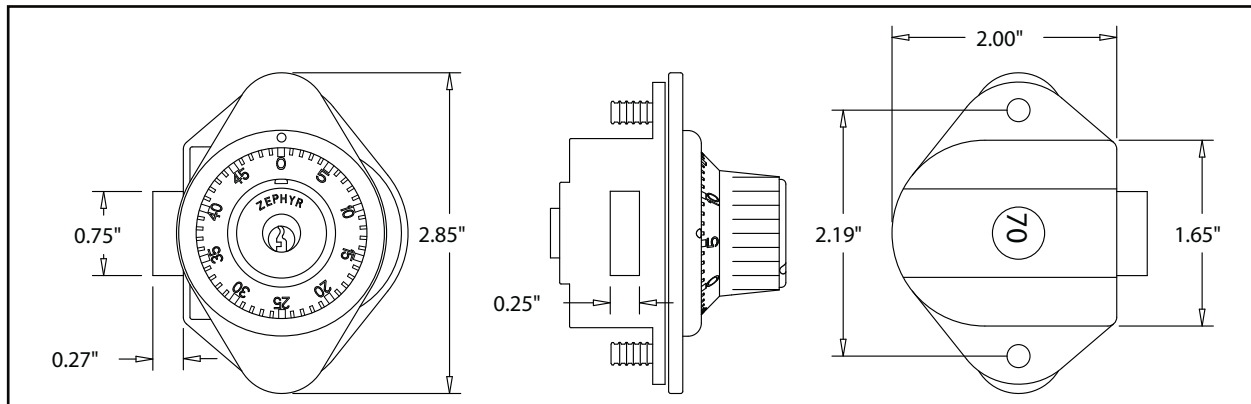

FEATURES

- Metal dial with non-slip coating
- 7 pre-set combinations for extended usage
- Supervisory key control
- 3-digit dialing combination with 5-pin tumbler key plug
- Also available with brass escutcheon plate for a more upscale look to locker door
- 72 hour shipping available